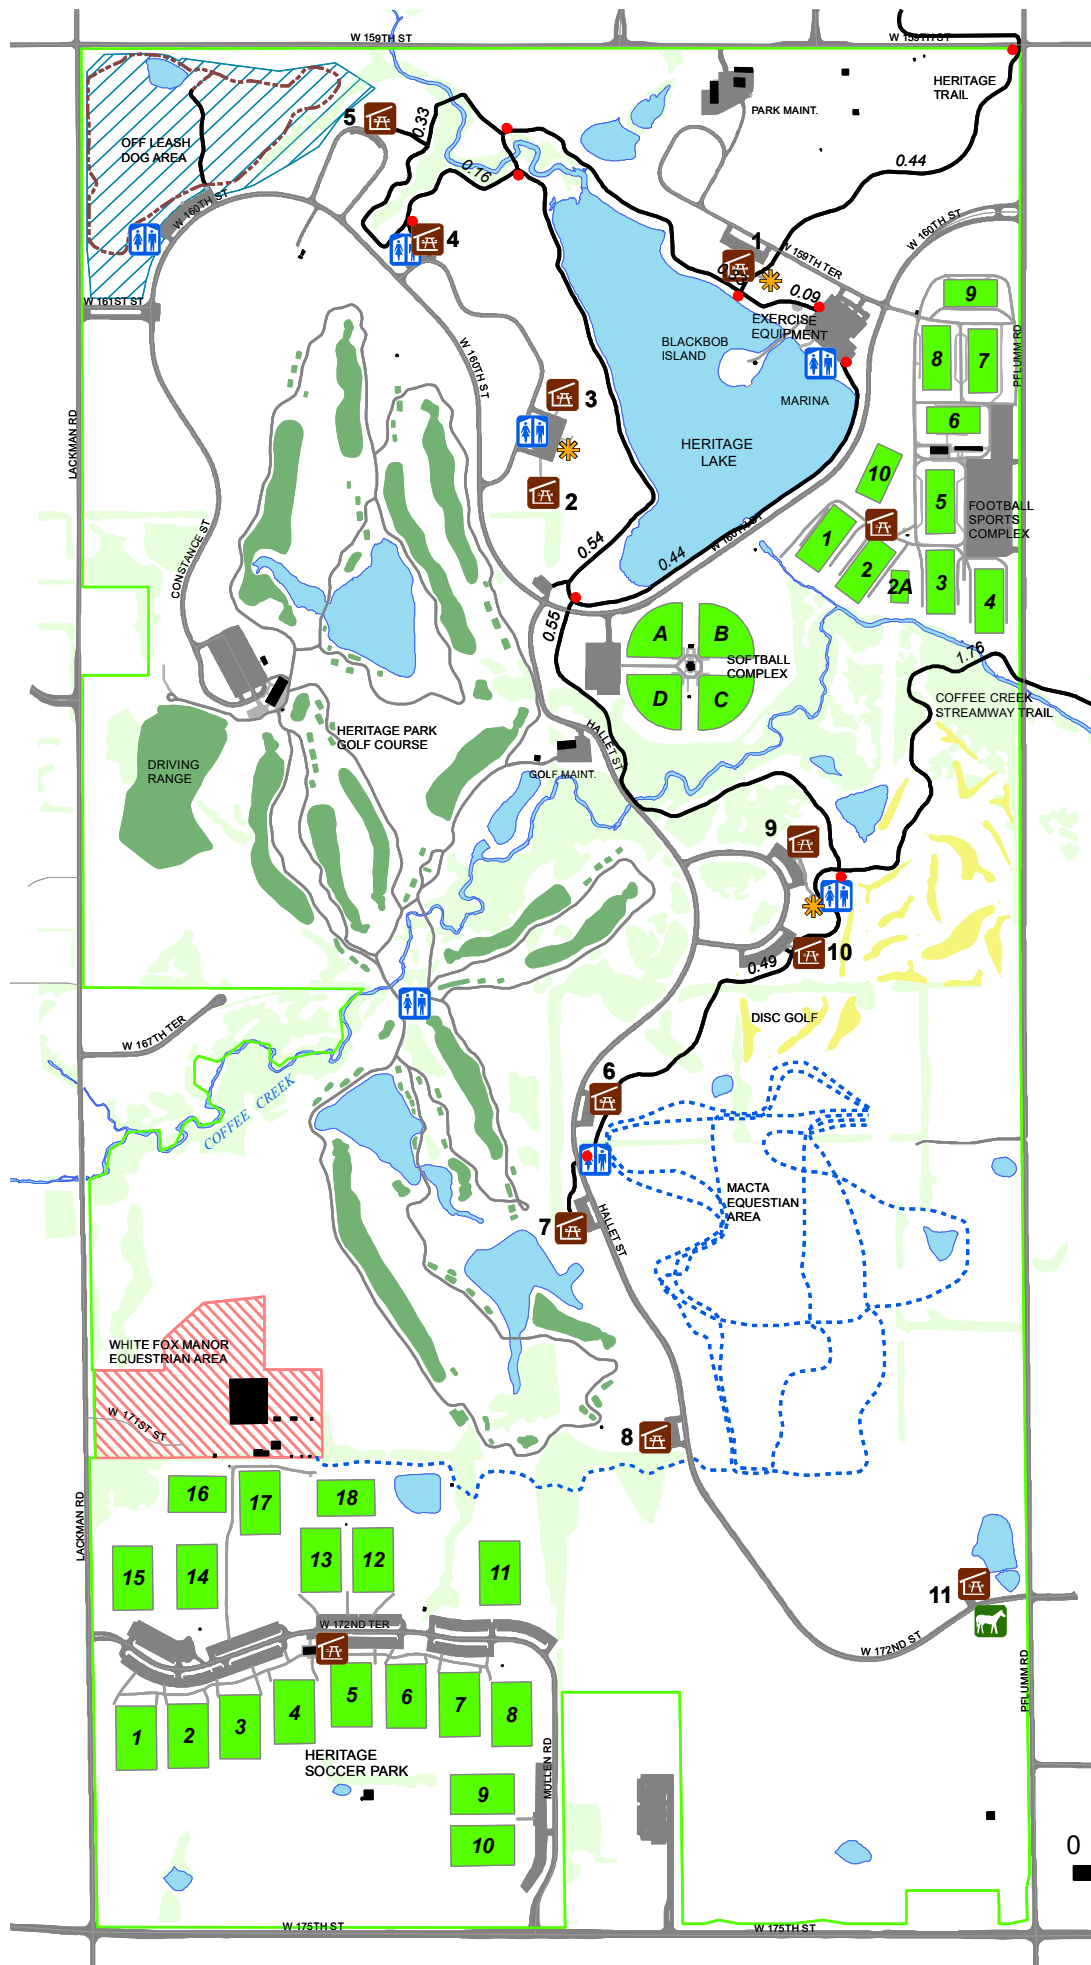

JOHNSON COUNTY
Park & Recreation
District

www.jcprd.com

HERITAGE PARK

16050 Pflumm
Olathe, Kansas
(913) 438-7275

LEGEND

- Picnic Shelter
- Playground
- Restroom
- Paved Trail
- Hiking Trail
- Equestrian Trail
- Sidewalk
- Park Boundary
- Athletic Field
- Golf Hole
- Disc Golf
- Lake/Stream
- Dog Area
- White Fox Use Area
- Forested
- Horse Trailer Parking

● 0.20 ● Distance (miles) between points

March 21, 2019