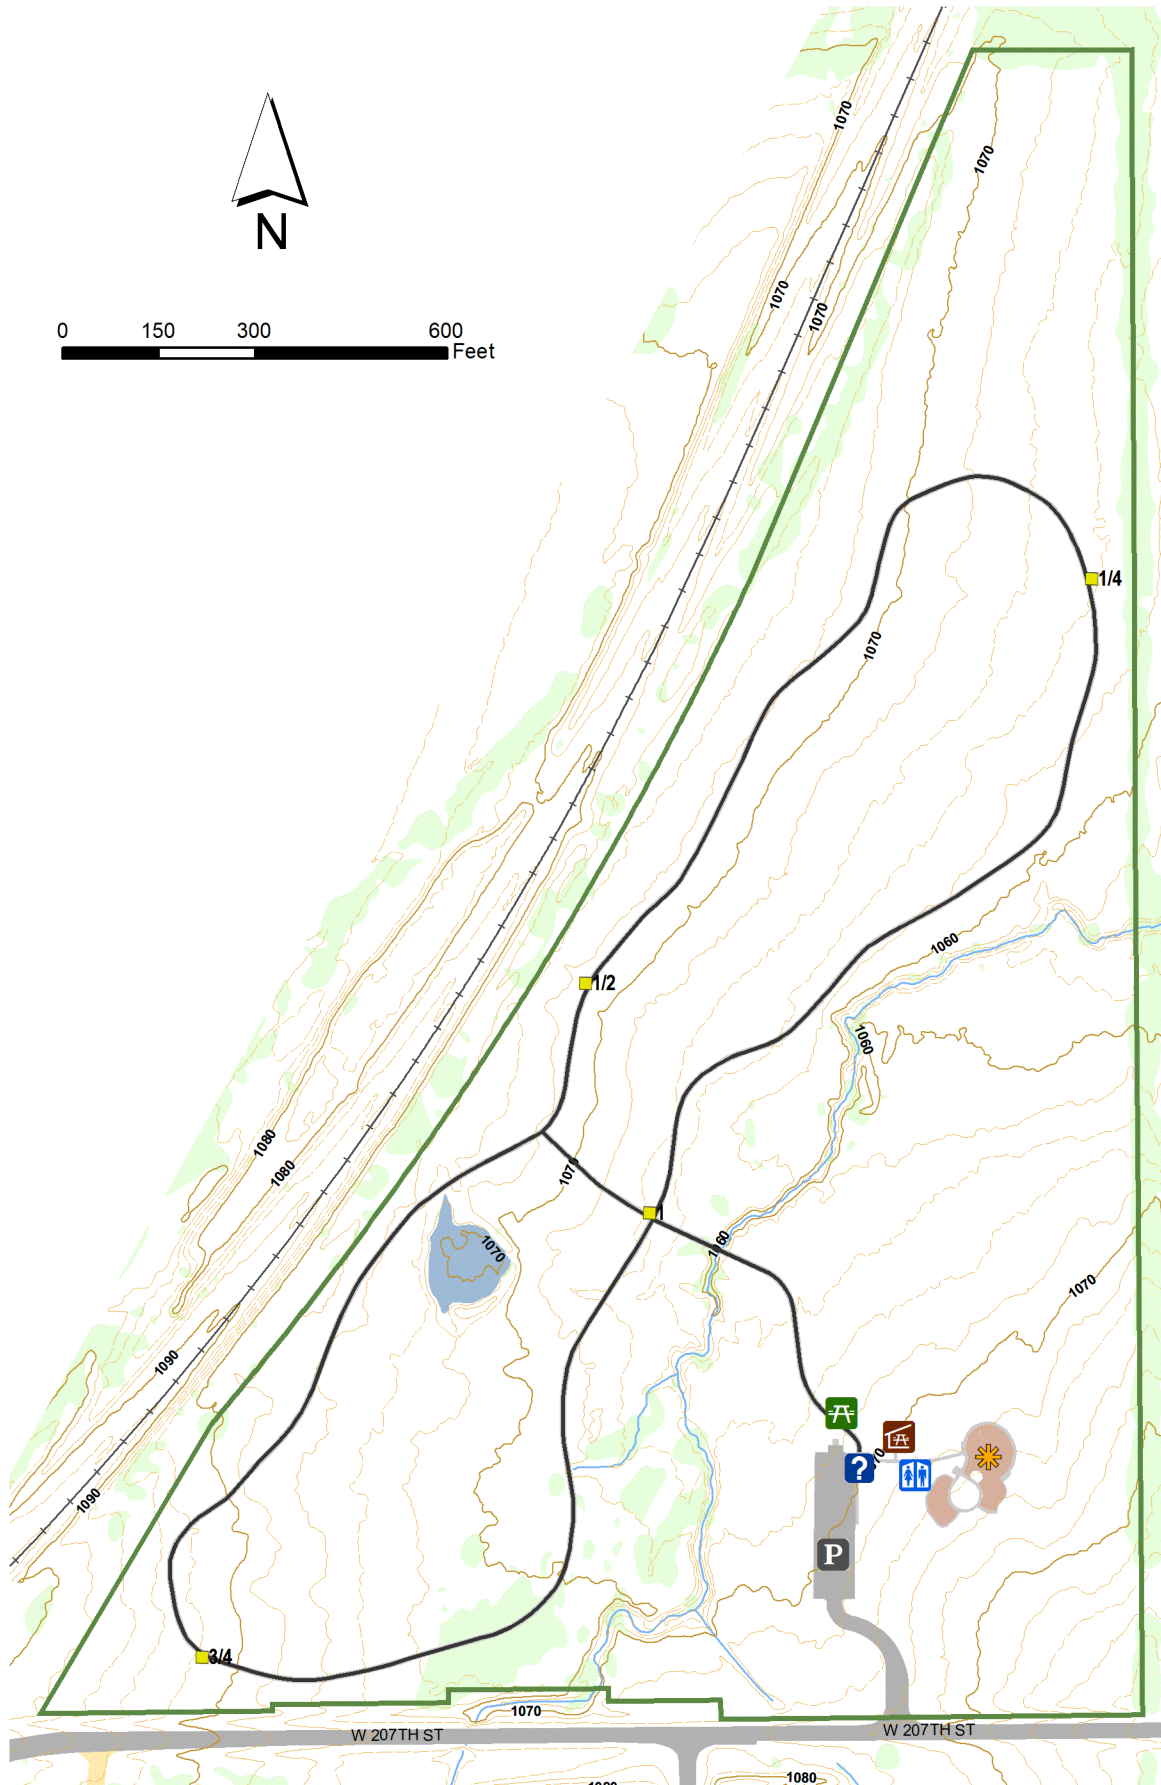

STILWELL COMMUNITY PARK

6402 W 207th St, Stilwell, Kansas

(913) 438-7275

JOHNSON COUNTY
Park & Recreation
District

www.jcprd.com

0 150 300 600 Feet

Legend

- Trail Mile Marker
- P Trailhead Parking
- ? Information Kiosk
- Picnic Shelter
- Picnic Area
- Playground
- Restroom
- Paved Trail
- Railroad
- Park Boundary
- 10' Contour Line
- 2' Contour
- Pedestrian Bridge
- Lake/Stream
- Stream
- Forested