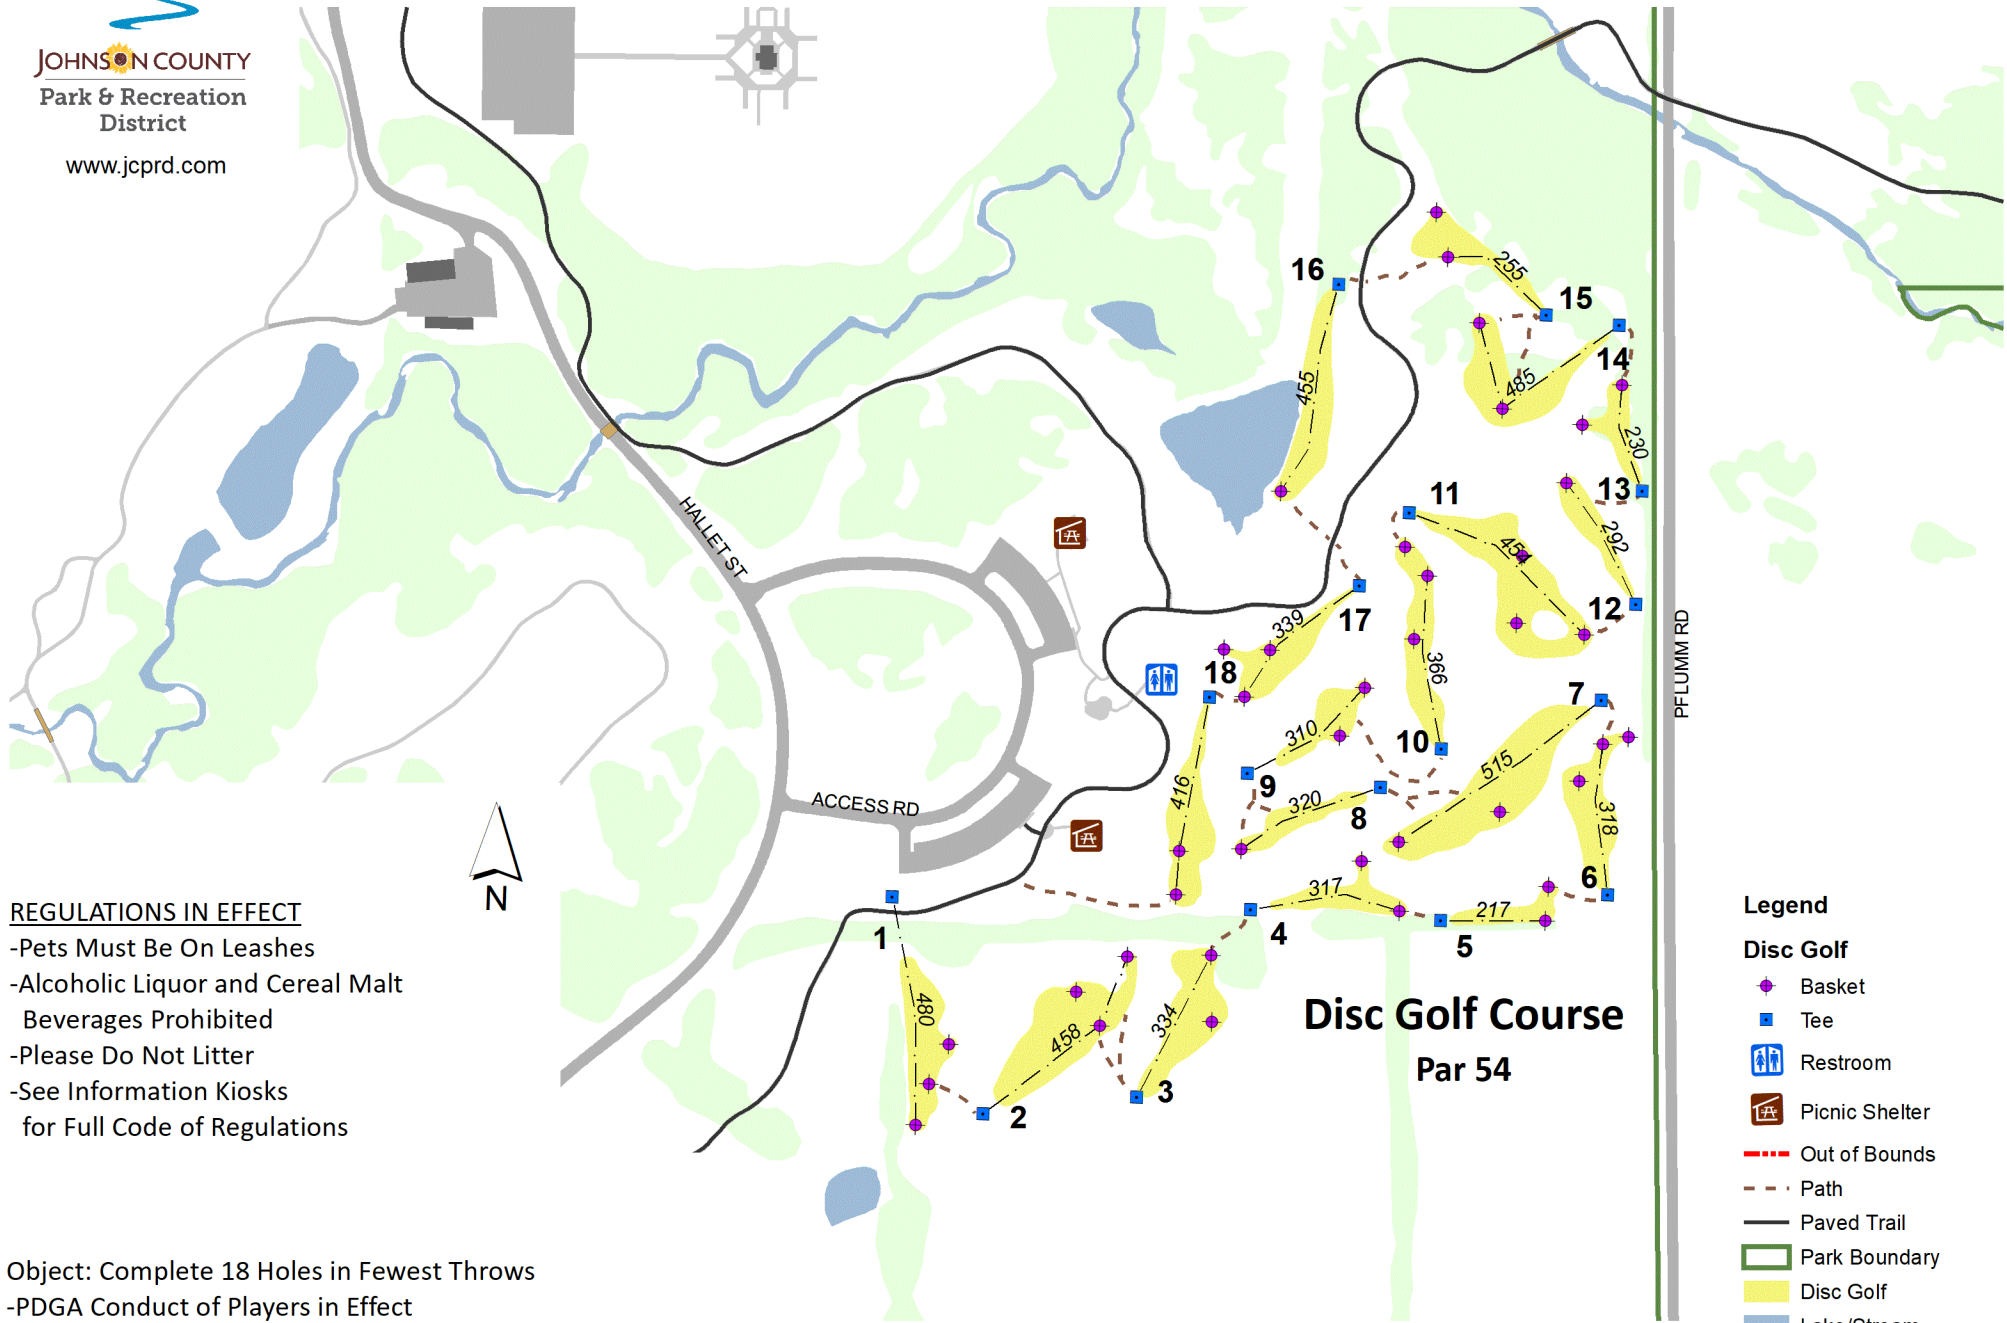

JOHNSON COUNTY
Park & Recreation
District

www.jcprd.com

HERITAGE PARK DISC GOLF COURSE

16050 Pflumm Road, Olathe, Kansas (913) 438-7275

REGULATIONS IN EFFECT

- Pets Must Be On Leashes
- Alcoholic Liquor and Cereal Malt Beverages Prohibited
- Please Do Not Litter
- See Information Kiosks for Full Code of Regulations

Object: Complete 18 Holes in Fewest Throws

- PDGA Conduct of Players in Effect
- On Or Across All Fences & Water is O.B.,
- Pond near #16 is O.B.
- Be Courteous of Other Park Patrons

Legend

- Disc Golf**
- Basket
 - Tee
 - Restroom
 - Picnic Shelter
 - Out of Bounds
 - Path
 - Paved Trail
 - Park Boundary
 - Disc Golf
 - Lake/Stream
 - Forested

June 2, 2021