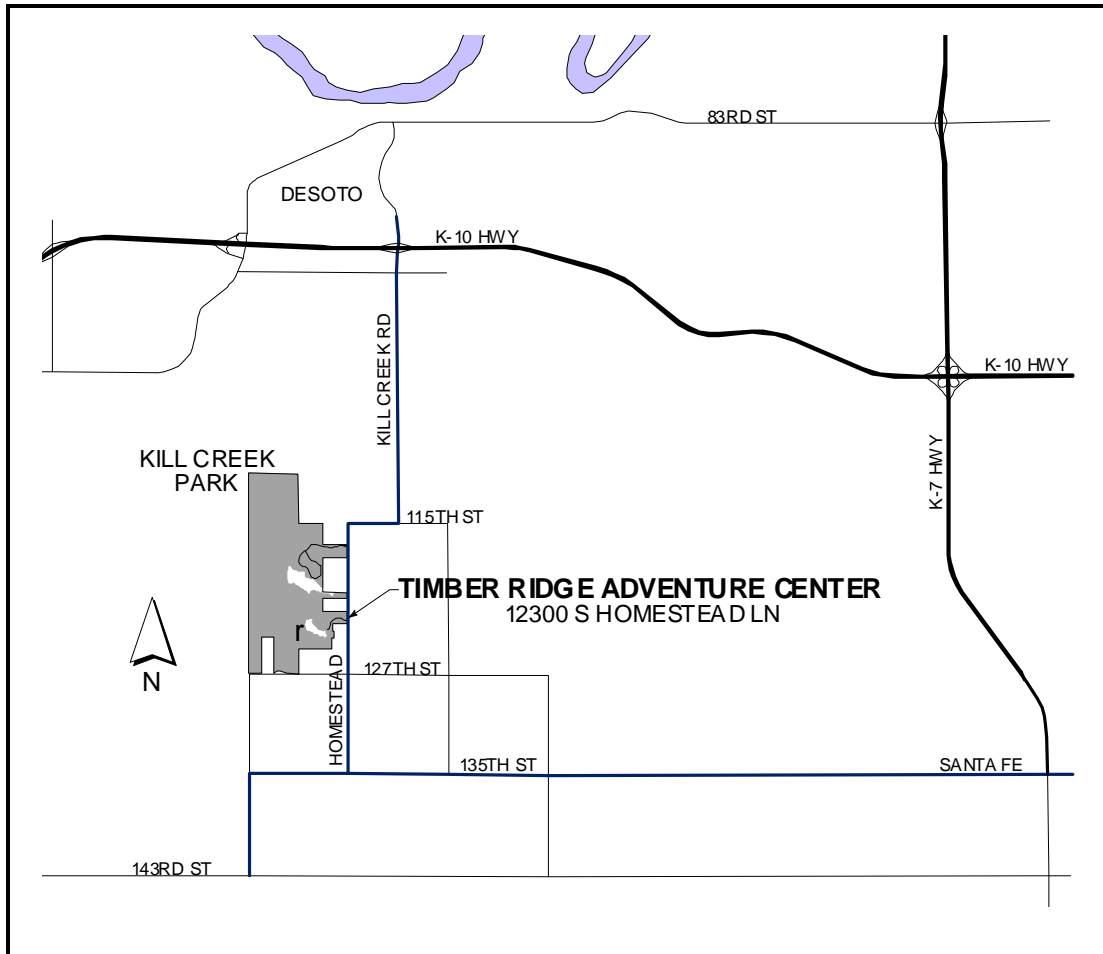

JOHNSON COUNTY
PARK & RECREATION
DISTRICT

TimberRidge
Adventure Center

TRAC Directions from K-10 Highway

- Take the Kill Creek Road exit located approximately 6 miles west of K-7 Highway.
- Go approximately 3 miles south on Kill Creek Road to 115th Street.
- Turn right and go 1/2 mile west to Homestead Lane, turn left.
- Go approximately 1 mile south to 123rd St and turn right into TimberRidge Adventure Center.

Please note: TimberRidge is the **SECOND** park entrance on this road. The signs on Kill Creek and Homestead are directing you to the Kill Creek Park entrance.

Directions from 135th Street / Prairie Center Road

- Take 135th Street / Prairie Center Road to Homestead Lane located 7 miles west of K-7.
- Go 1 1/2 miles north on Homestead Lane to TimberRidge.
- Turn left on 123rd St into the TimberRidge Adventure Center.