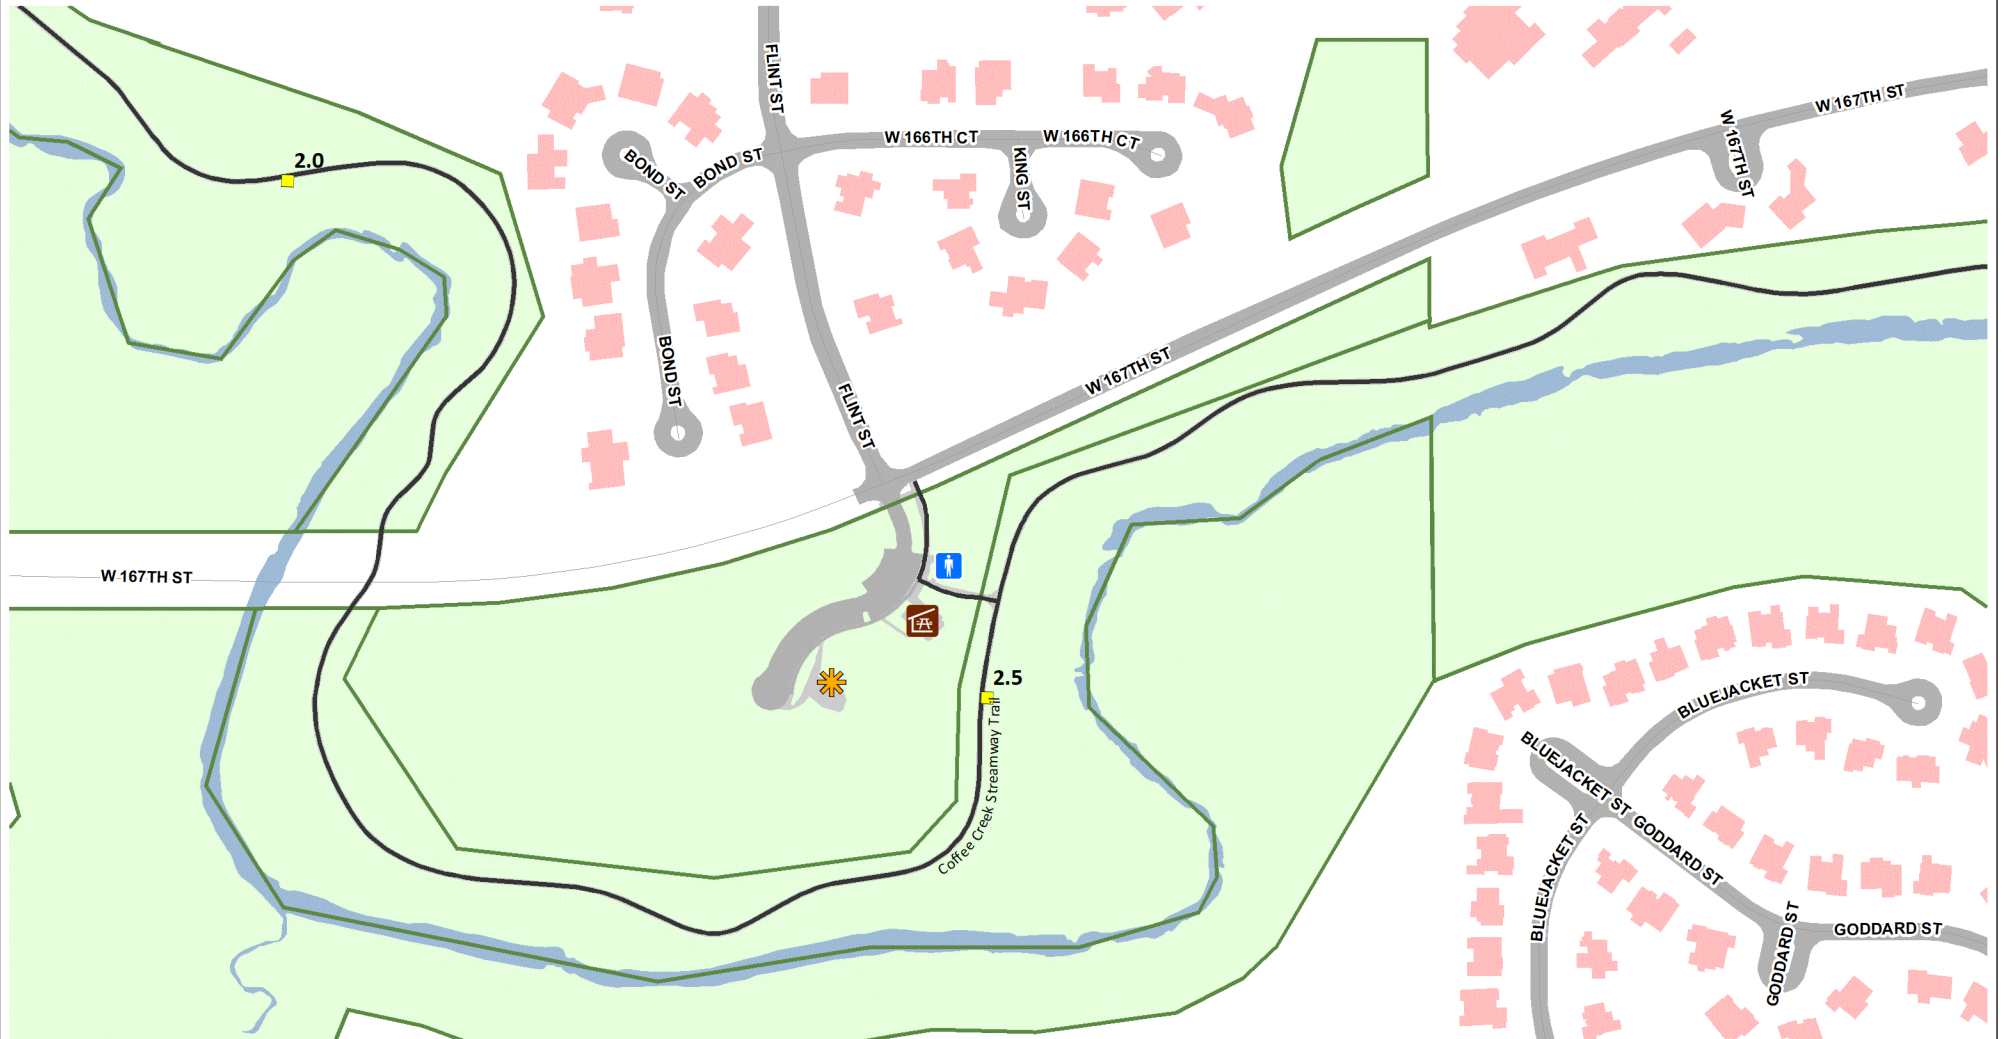

**Legend**

- Trail Mile Marker
- Picnic Shelter
- Playground
- Portable Toilet
- Paved Trail
- Park Boundary
- Building
- Lake/Stream

# Arthur and Betty Verhaeghe Park

11401 W 167th St, Overland Park, Kansas  
(913) 438-7275

**JOHNSON COUNTY**  
Park & Recreation  
District

[www.jcprd.com](http://www.jcprd.com)

June 8, 2021