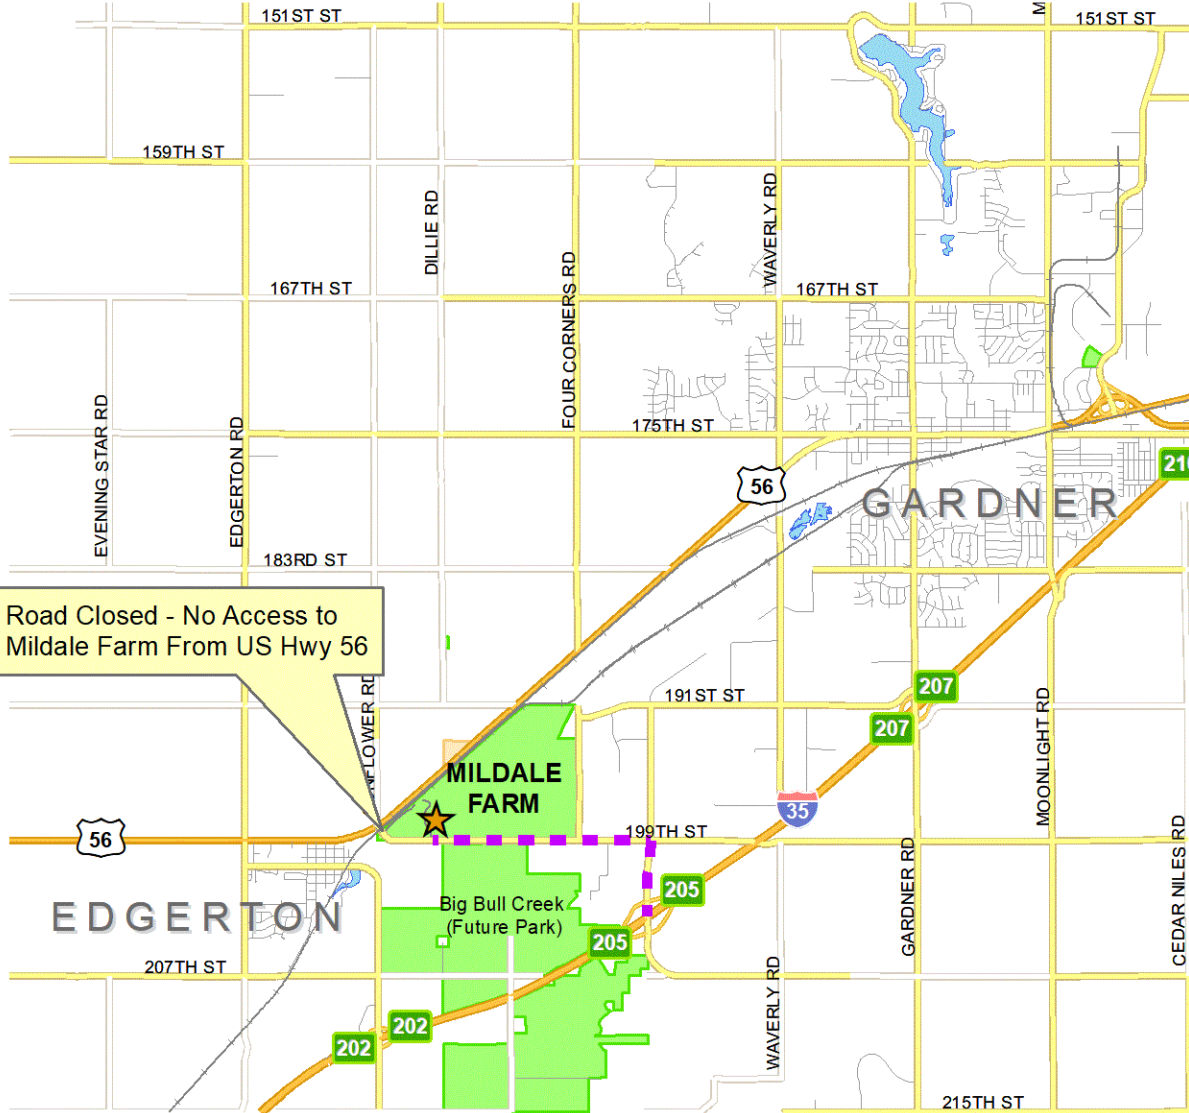

JOHNSON COUNTY
Park & Recreation
District
www.jcprd.com

MILDALE FARM

35250 W 199th Street, Edgerton, Kansas
Reservations (913) 826-2787

Driving Directions: From I35 exit on Homestead Ln, proceed North on Homestead Ln 0.7 mile, turn left onto W 199th St, proceed West 1.6 miles, Mildale Farm will be on the right.

Road Closed - No Access to Mildale Farm From US Hwy 56

Road Closure Instructions to reach Mildale Farm from US 56 HWY:

- Head southwest on US 56 HWY toward Edgerton
- Turn left onto E 4th St
- Turn left onto E Nelson St
- Continue straight onto Sunflower Rd
- Turn left onto Interstate 35 N ramp to Kansas City
- Take Exit 205 for Homestead Lane
- Continue on Homestead Lane
- Turn left on 199th St
- Continue past Road Closed sign, Mildale Farm front entrance is open.