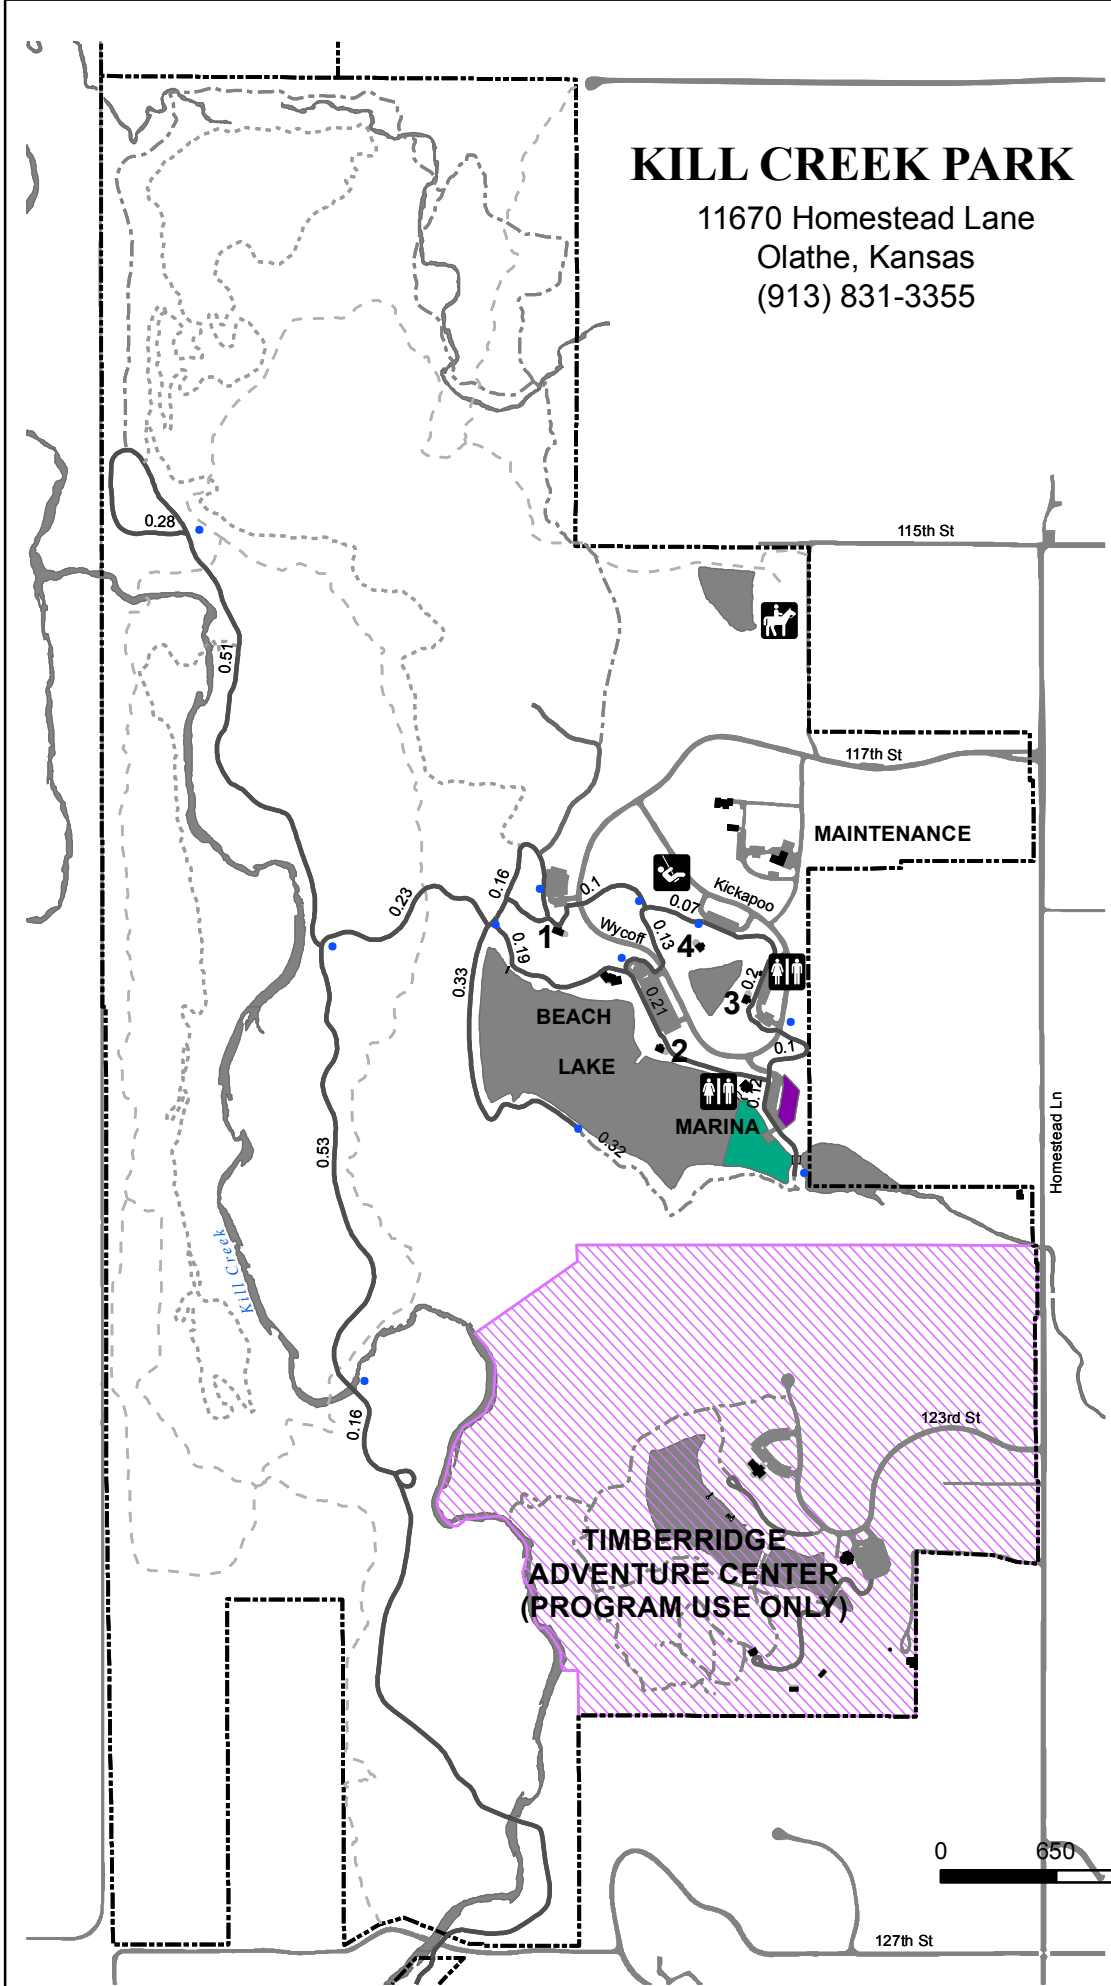

KILL CREEK PARK

11670 Homestead Lane
 Olathe, Kansas
 (913) 831-3355

JOHNSON COUNTY
 PARK & RECREATION
 DISTRICT

www.jcprd.com

Legend

Special Use Areas

- Remote Control Boat
- Remote Control Vehicle
- TimberRidge Program Use

- Park Boundary
- Paved Shared Use Trail
- Paved Walking Trail
- Hiking Trail
- Mtn Bike Trail
- Equestrian Trail

- 2 ■ Picnic Shelter
- 0.73 • Trail Distance (mi)
- 🎡 Playground
- 🚻 Restroom
- 🐎 Horse Trailer Parking