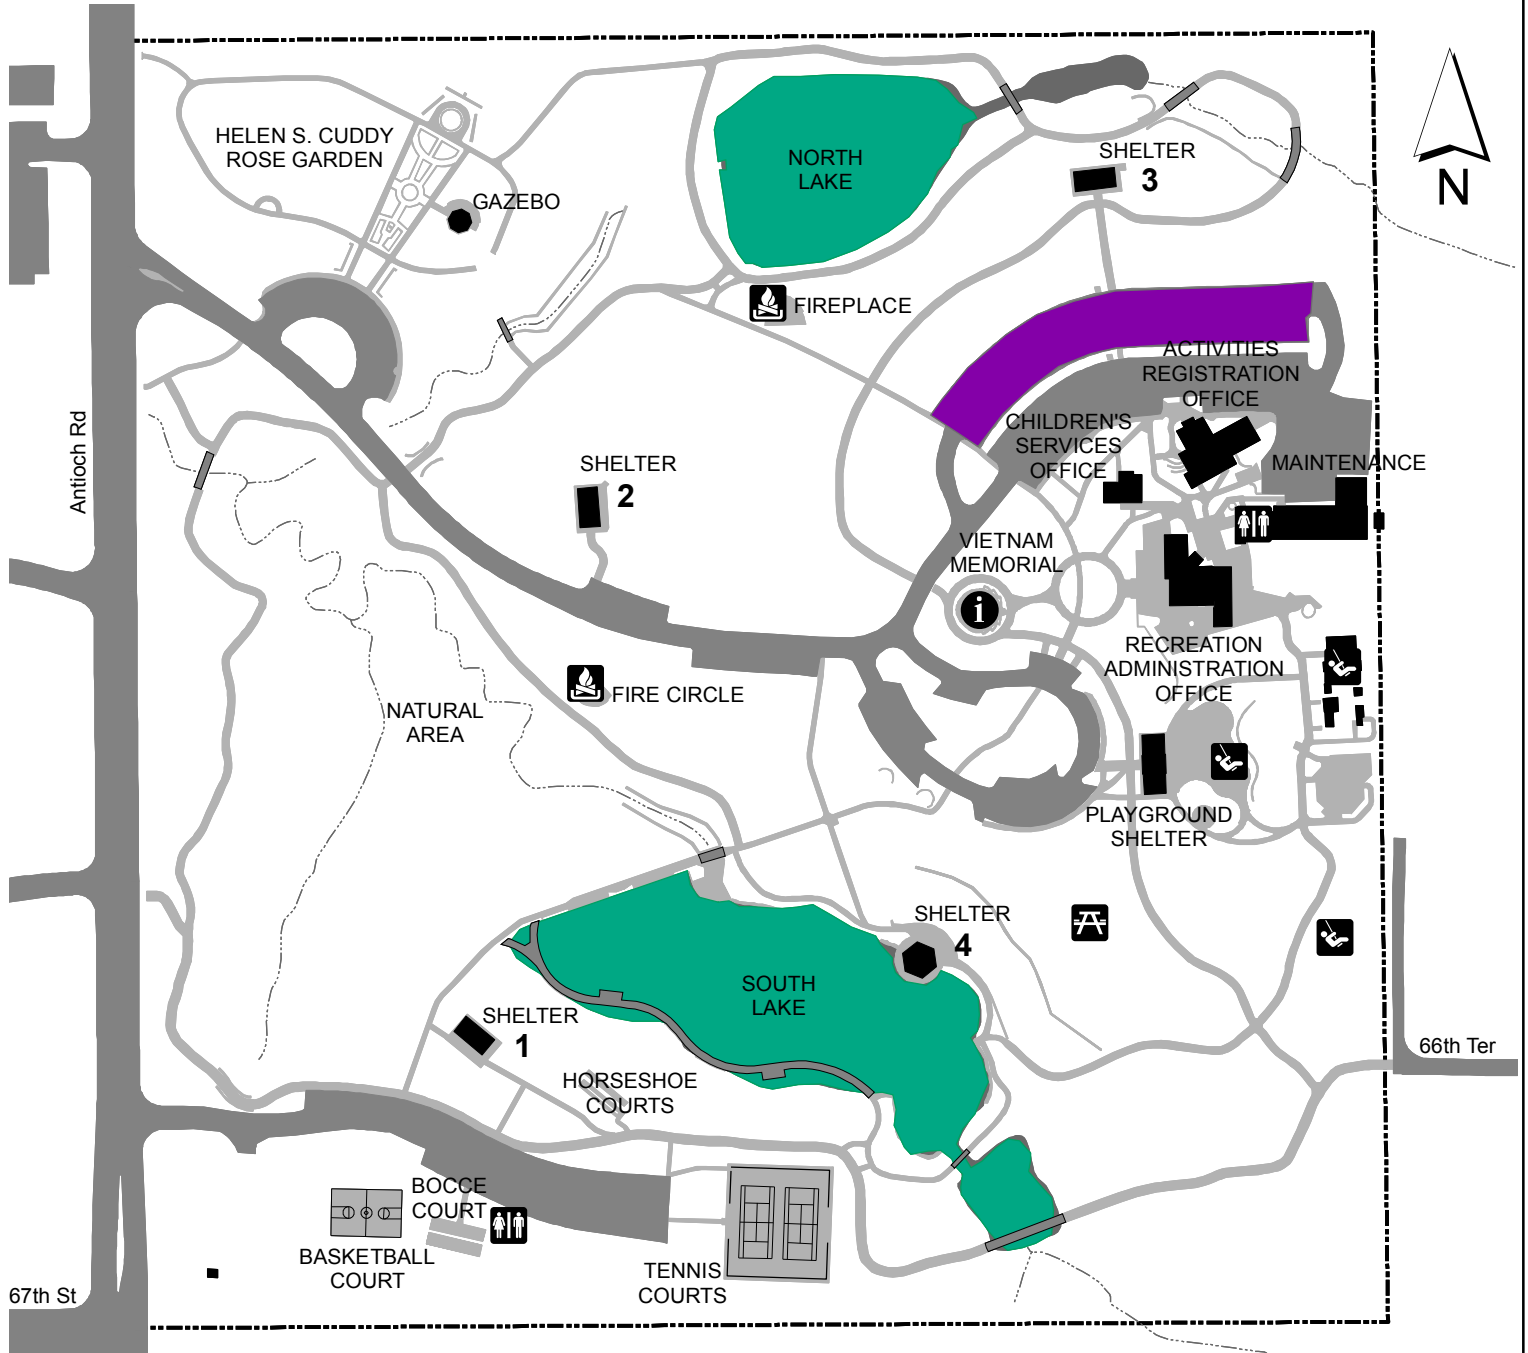

ANTIOCH PARK

6501 Antioch Road, Merriam, Kansas
(913) 831-3355

JOHNSON COUNTY
PARK & RECREATION
DISTRICT

www.jcprd.com

- LEGEND**
- Playground
 - Picnic Area
 - Restroom
 - Fireplace

- Special Use Areas**
- Remote Control Boat
 - Remote Control Vehicle
 - Park Boundary

March 1, 2012