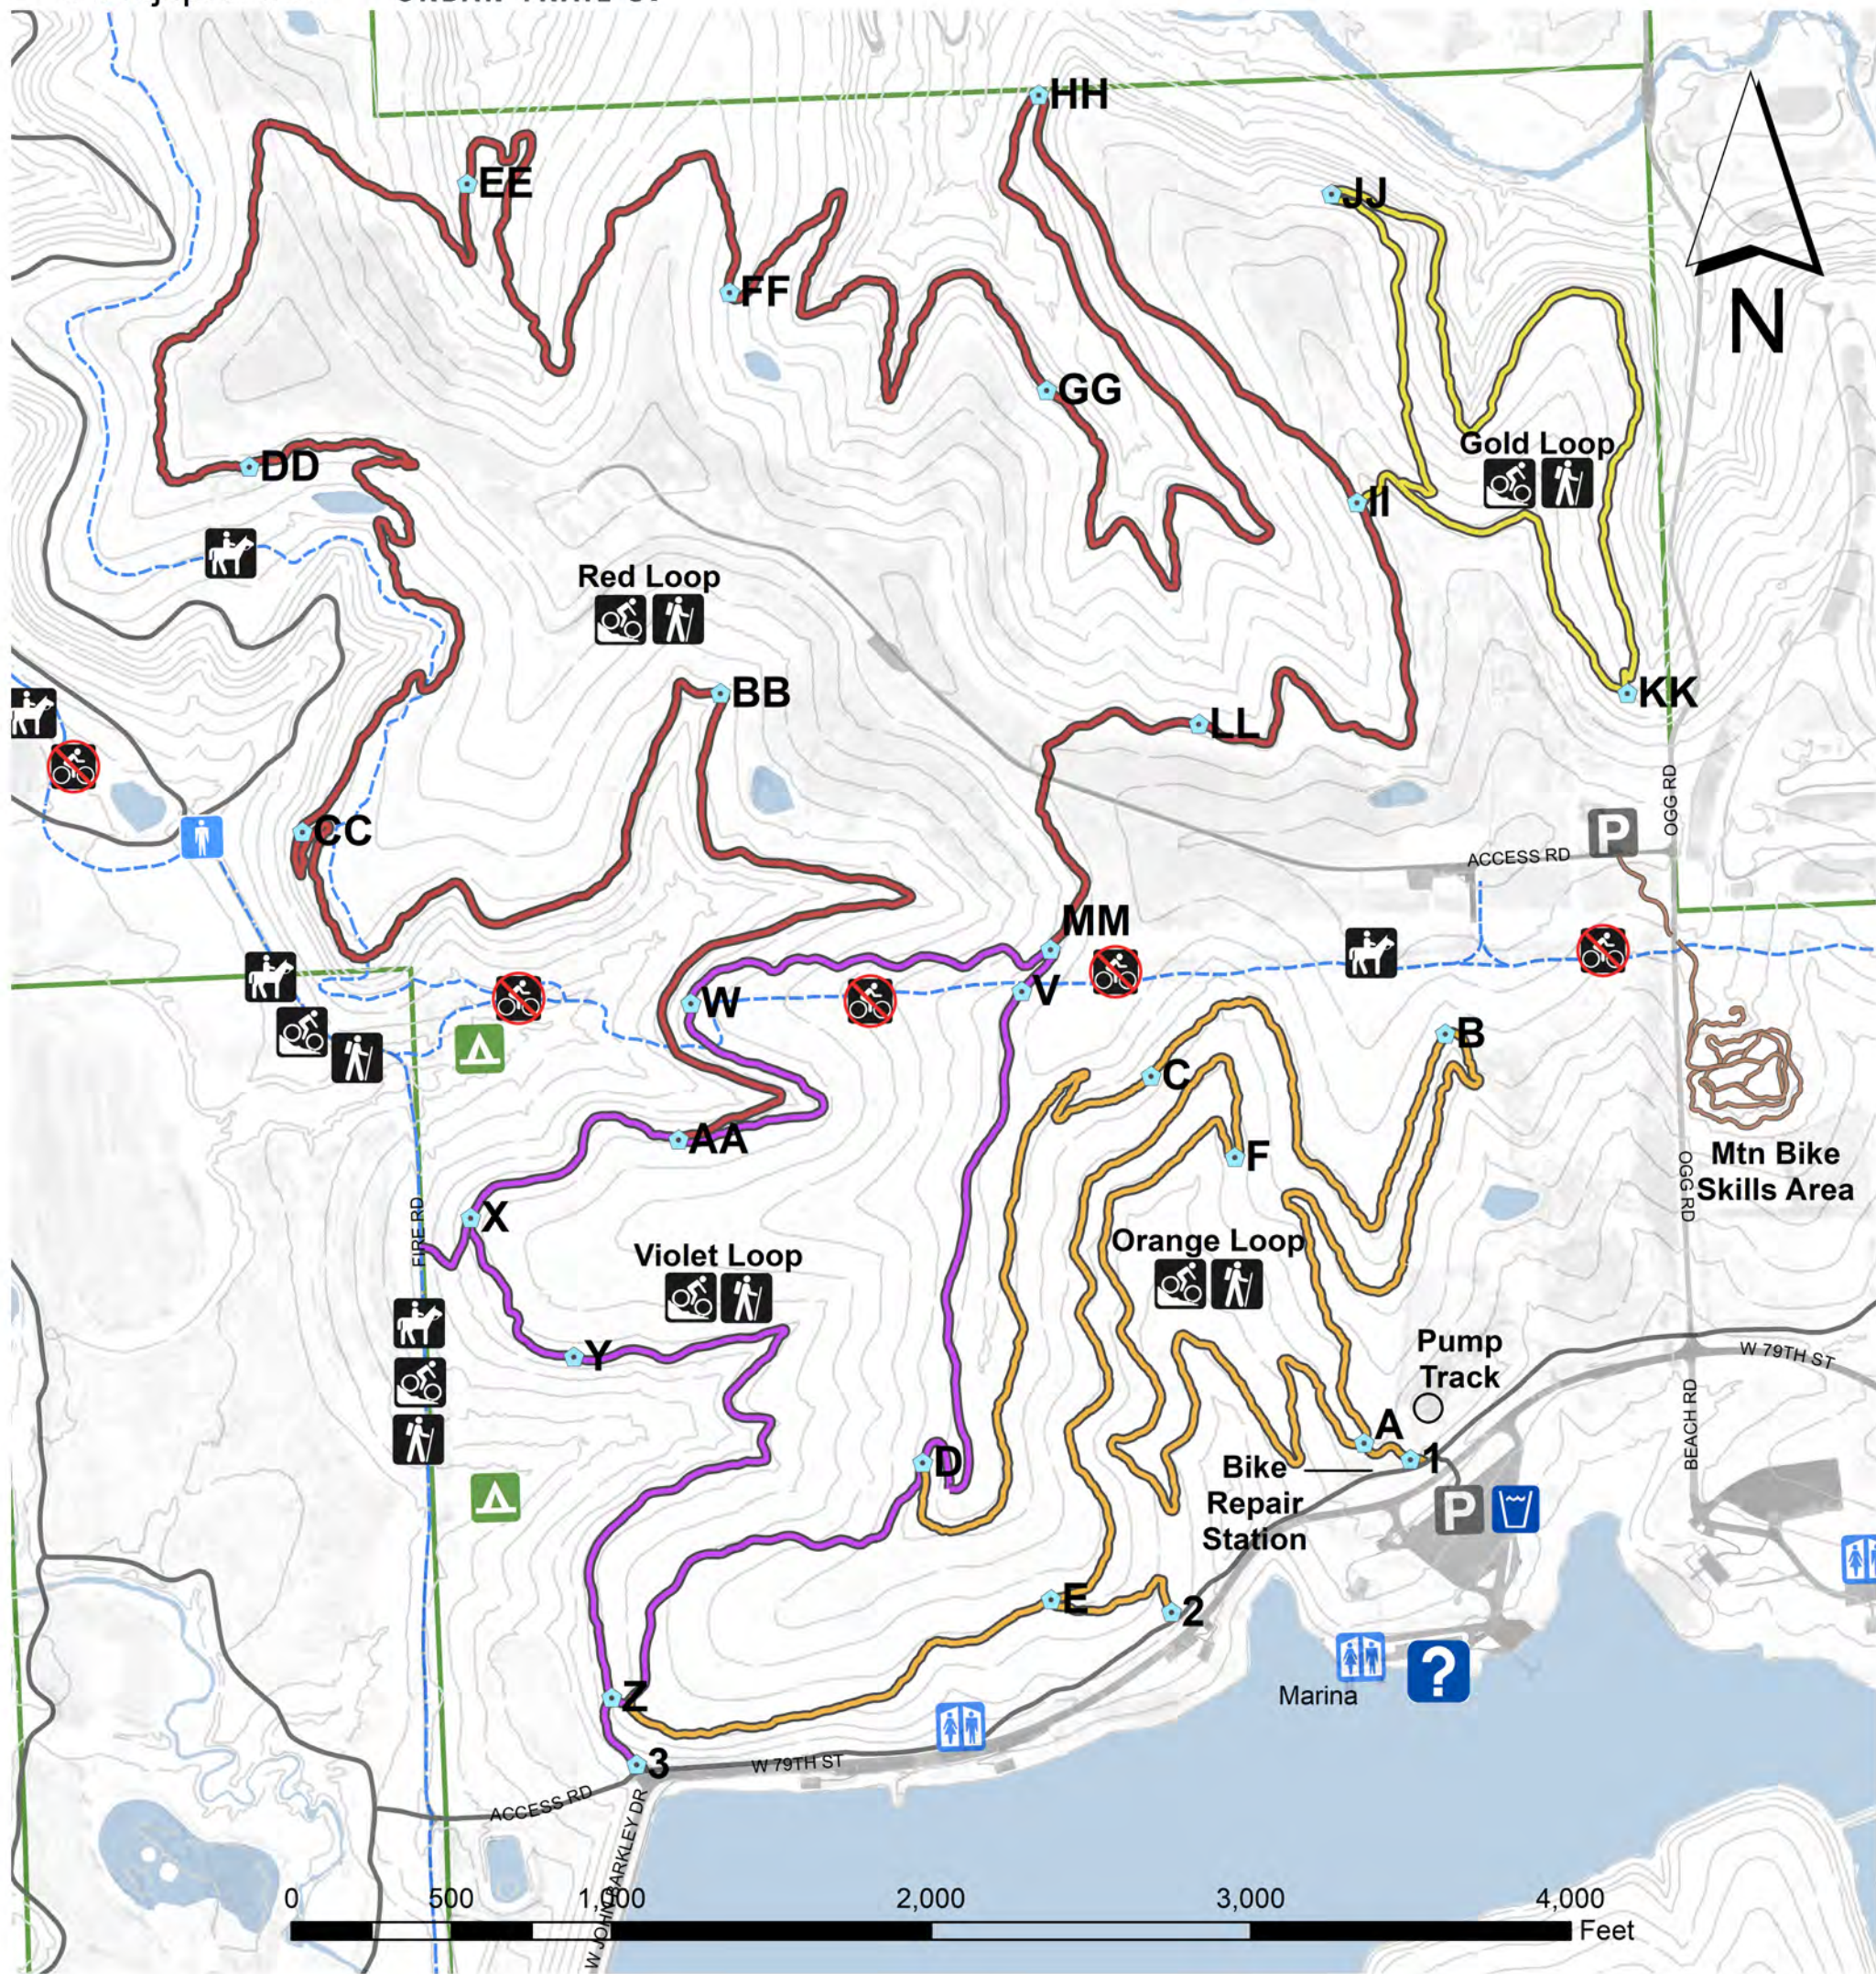

JOHNSON COUNTY
Park & Recreation
District
www.jcprd.com

URBAN TRAIL CO

SHAWNEE MISSION PARK

Trails Map

7900 Renner Road
Shawnee, Kansas
(913) 438-7275

Legend

- Trail Marker
- Trailhead Parking
- Restroom
- Portable Toilet
- Group Campsite
- Information
- Drinking Water
- Paved Trail
- Equestrian Trail
- 10' Contour Line
- Park Boundary
- Road/Parking
- Lake/Stream
- Horseback Riding
- No Bikes

Hiking & Mountain Bike Trails

- Bike Skills Area
- Orange Loop 2.78 mi. Easy
- Violet Loop 1.96 mi. Very Difficult
- Red Loop 4.58 mi. More Difficult
- Gold Loop 1.07 mi. More Difficult