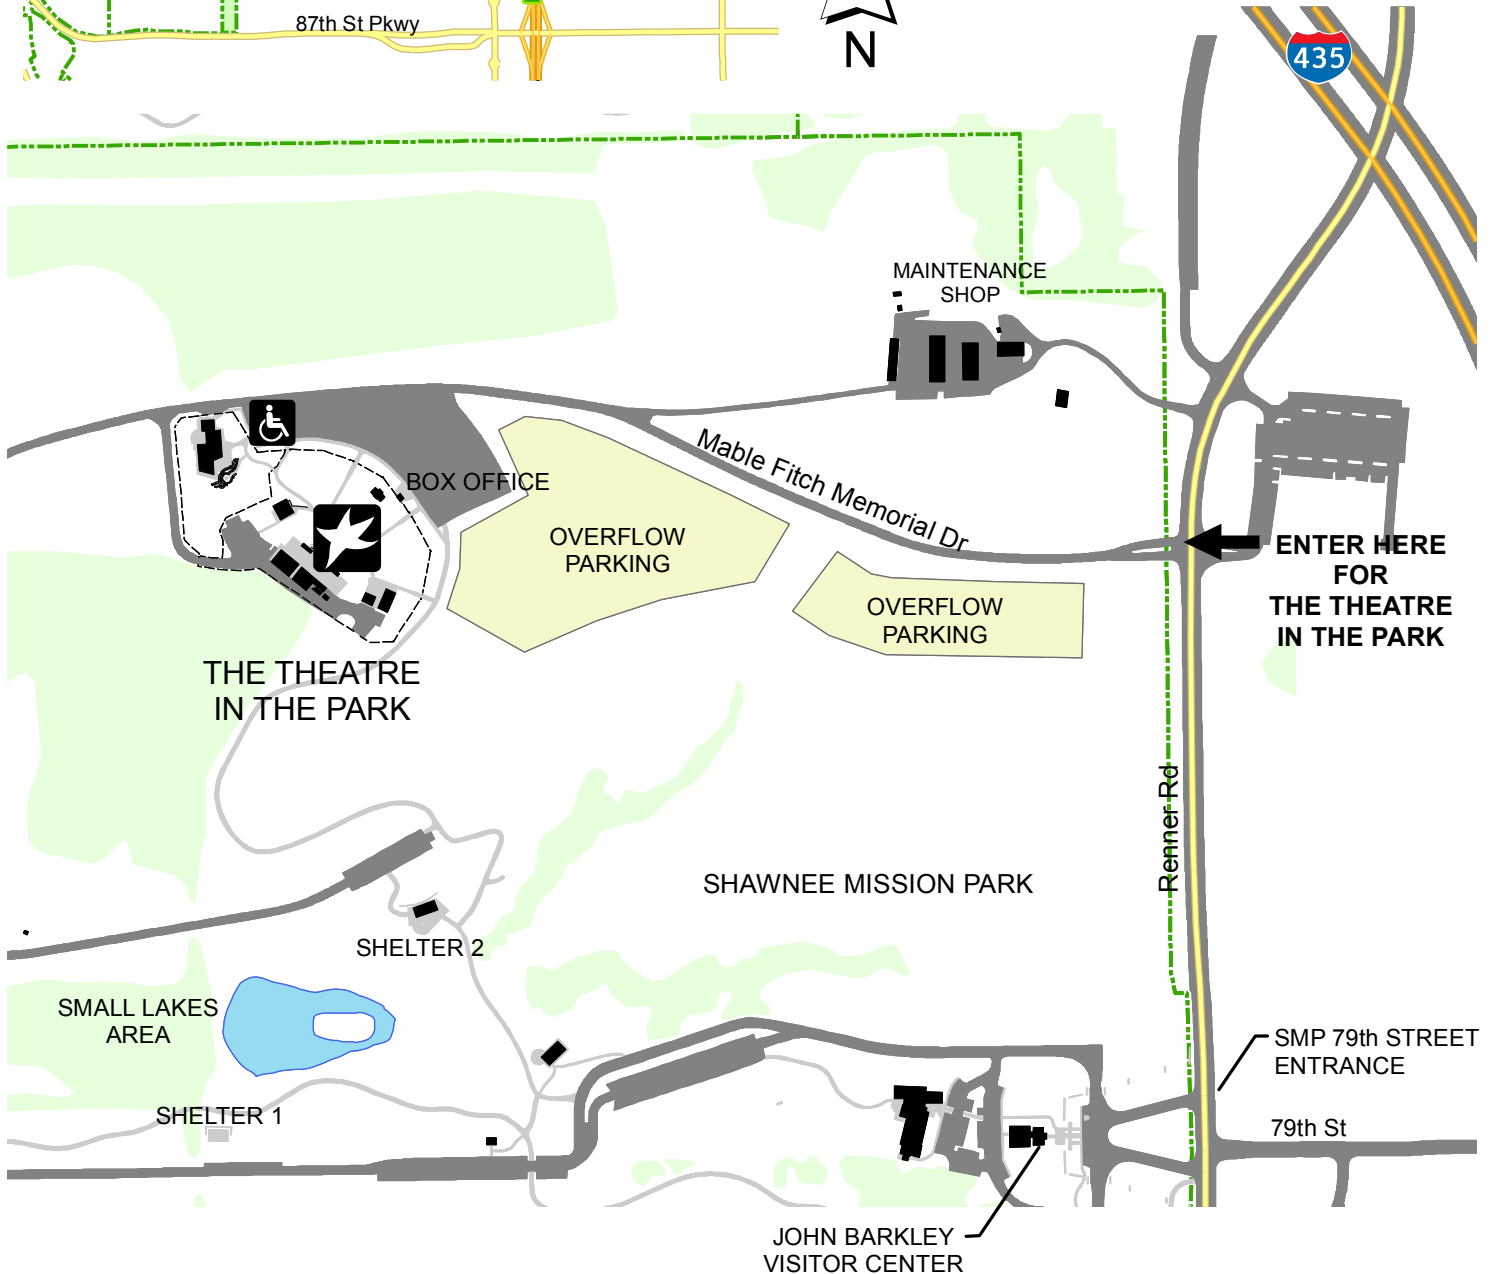

THE THEATRE IN THE PARK

SHAWNEE MISSION PARK
7710 Renner Road, Shawnee, Kansas
(913) 631-7050

JOHNSON COUNTY
Park & Recreation
District

www.jcprd.com

February 4, 2016