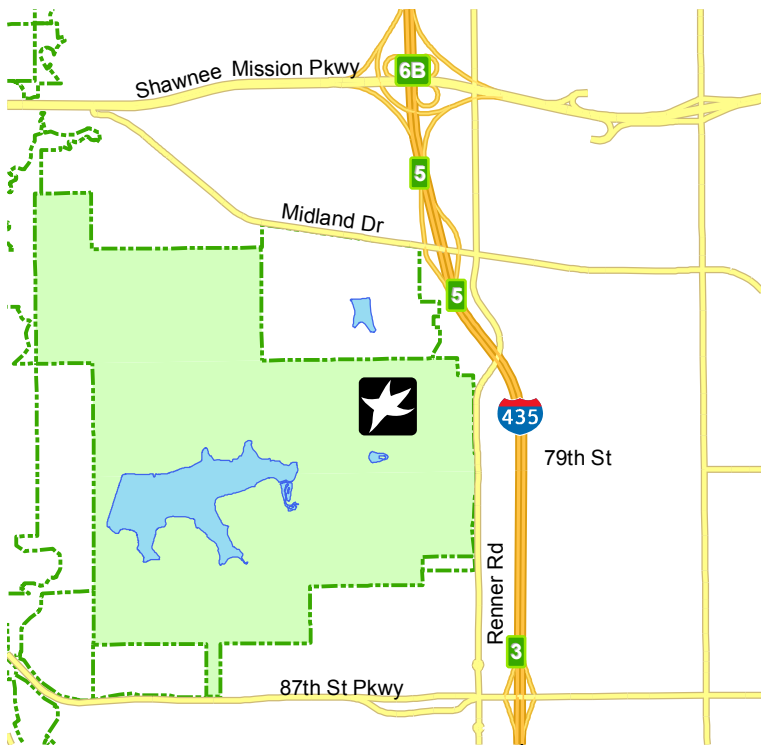

THE THEATRE IN THE PARK

SHAWNEE MISSION PARK
7710 Renner Road, Shawnee, Kansas
(913) 631-7050

JOHNSON COUNTY
Park & Recreation
District

www.jcprd.com

February 4, 2016