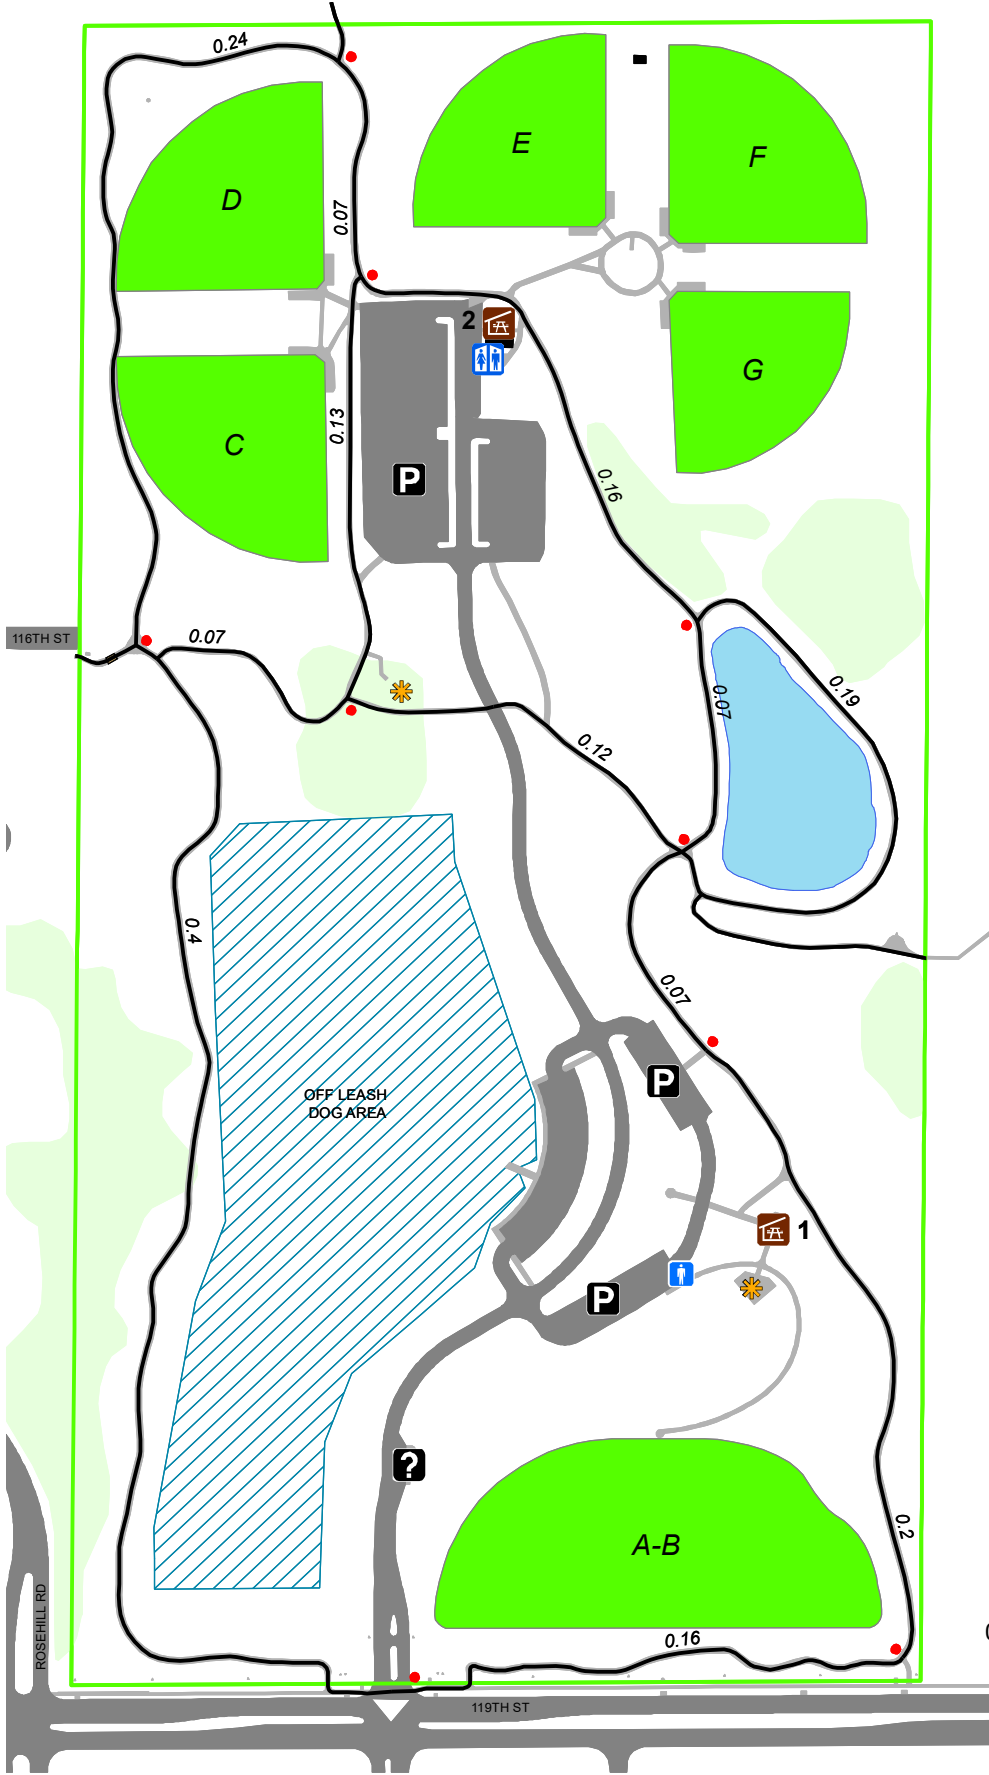

THOMAS S. STOLL MEMORIAL PARK

12500 W 119th Street, Overland Park, Kansas
(913) 831-3355

JOHNSON COUNTY
Park & Recreation
District

www.jcprd.com

Legend

- Picnic Shelter
- Playground
- Restroom
- Portable Toilet
- Paved Trails
- Park Boundary
- Athletic Field
- Lake/Stream
- Dog Area
- Forested
- Parking
- Information Kiosk
- 0.20 Distance (miles) between points