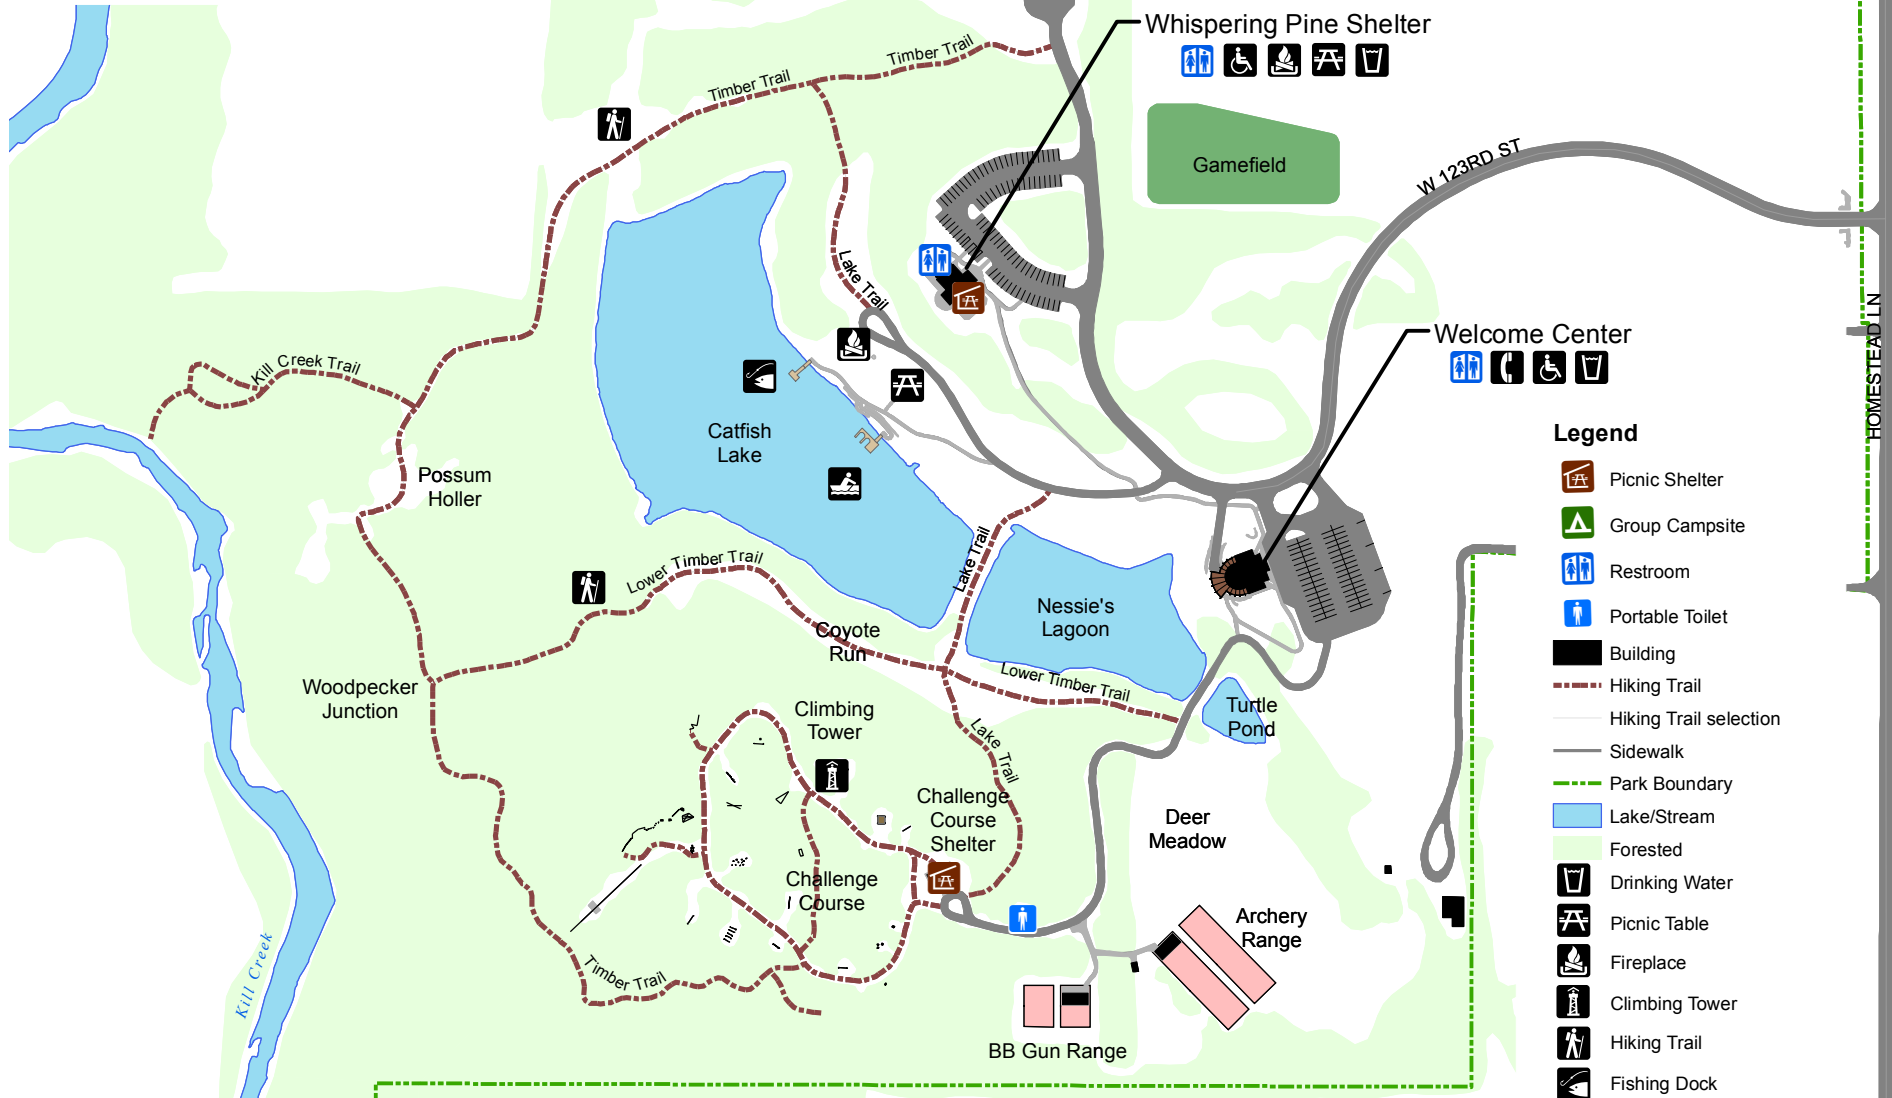

JOHNSON COUNTY
Park & Recreation
District

www.jcprd.com

TimberRidge
Adventure Center

12300 Homestead Lane Olathe, Kansas
(913) 856-8849

Legend

- Picnic Shelter
- Group Campsite
- Restroom
- Portable Toilet
- Building
- Hiking Trail
- Hiking Trail selection
- Sidewalk
- Park Boundary
- Lake/Stream
- Forested
- Drinking Water
- Picnic Table
- Fireplace
- Climbing Tower
- Hiking Trail
- Fishing Dock
- Boat Dock