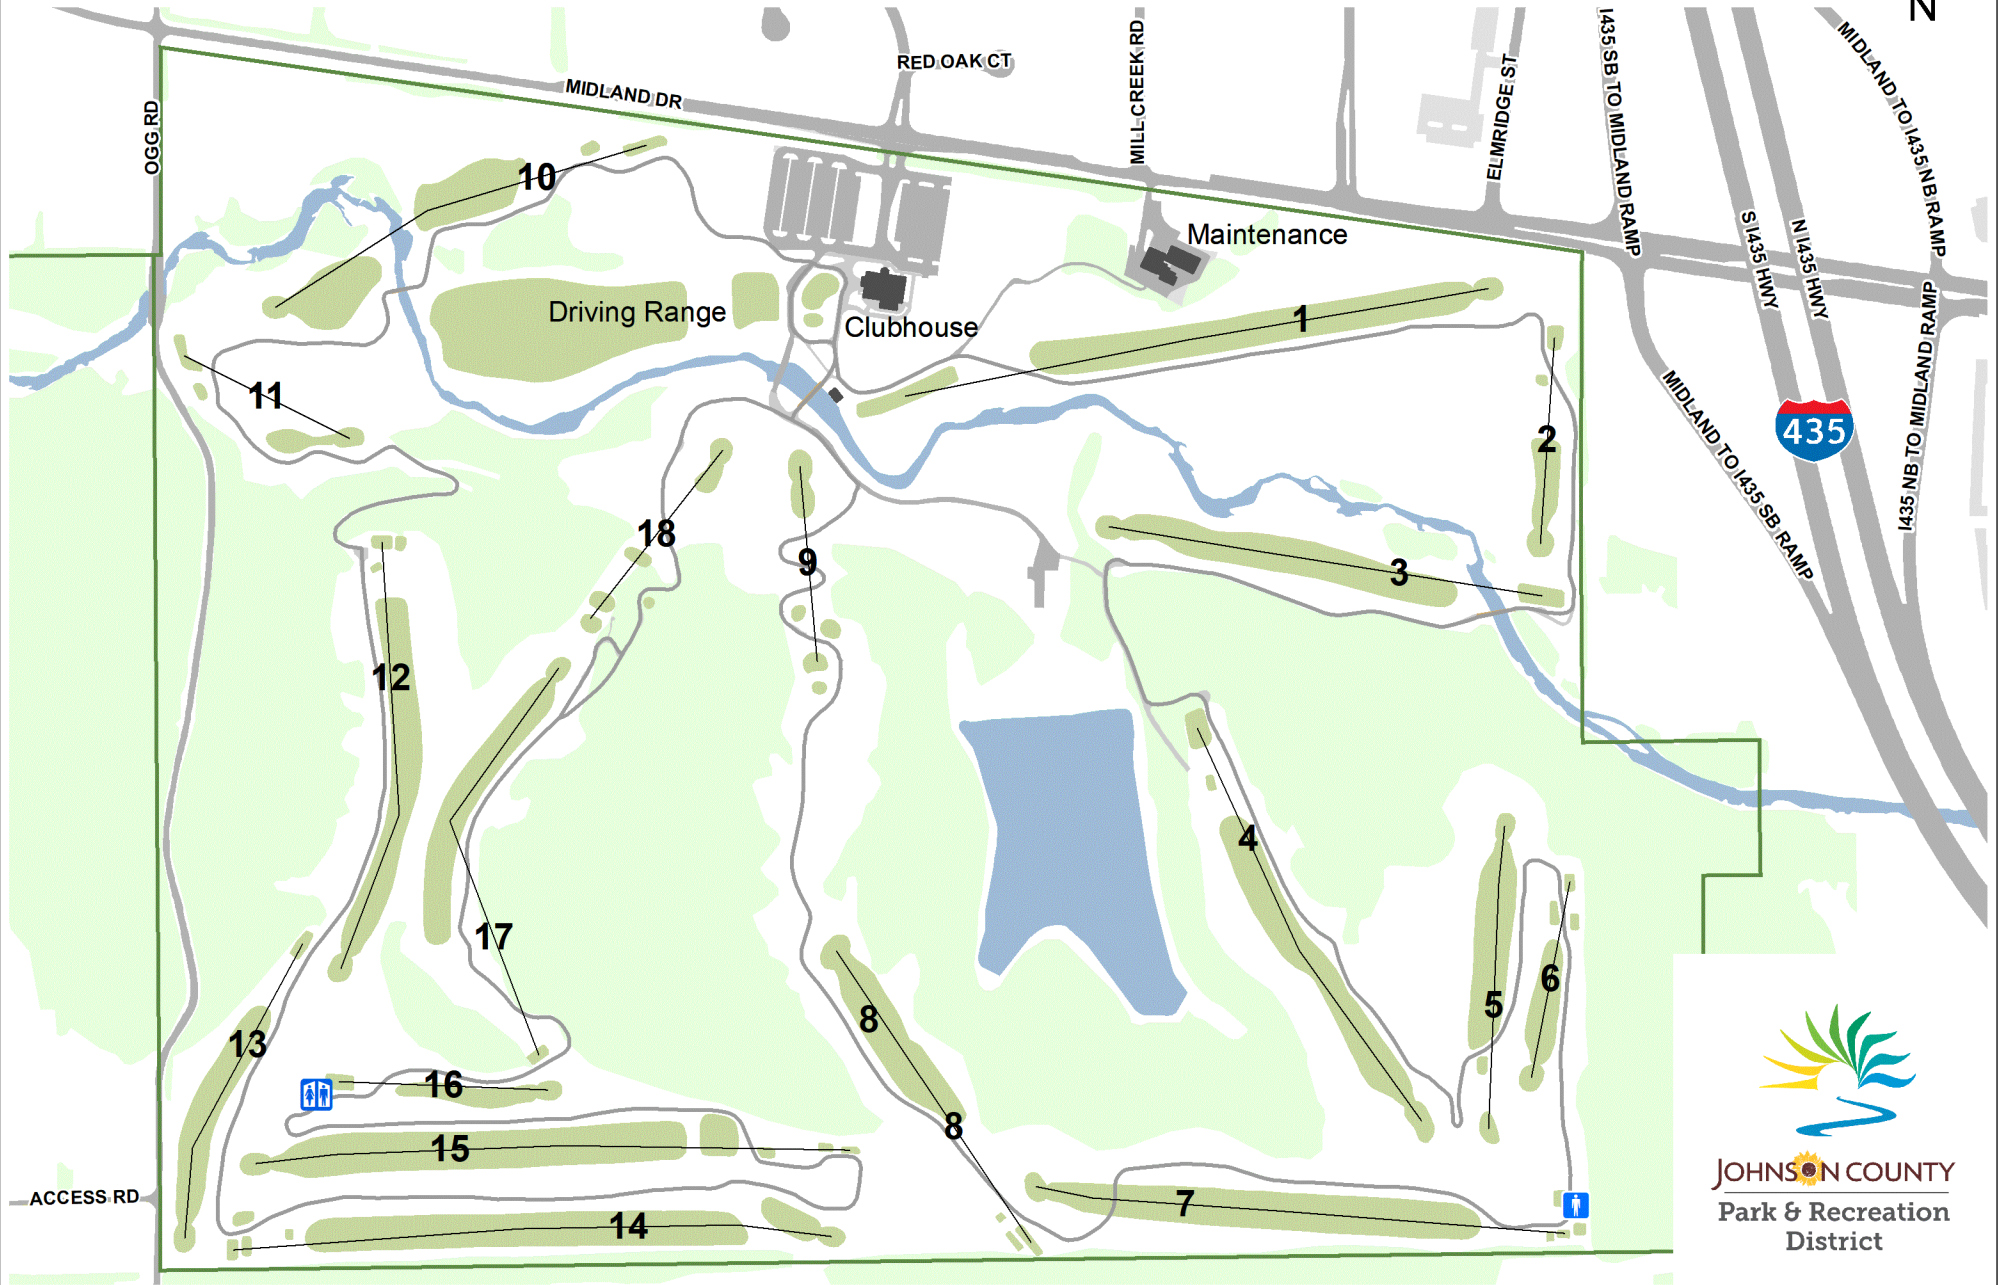

TOMAHAWK HILLS GOLF COURSE

17501 Midland Drive, Shawnee, Kansas
(913) 631-8000

June 4, 2021

JOHNSON COUNTY
Park & Recreation
District

www.jcprd.com