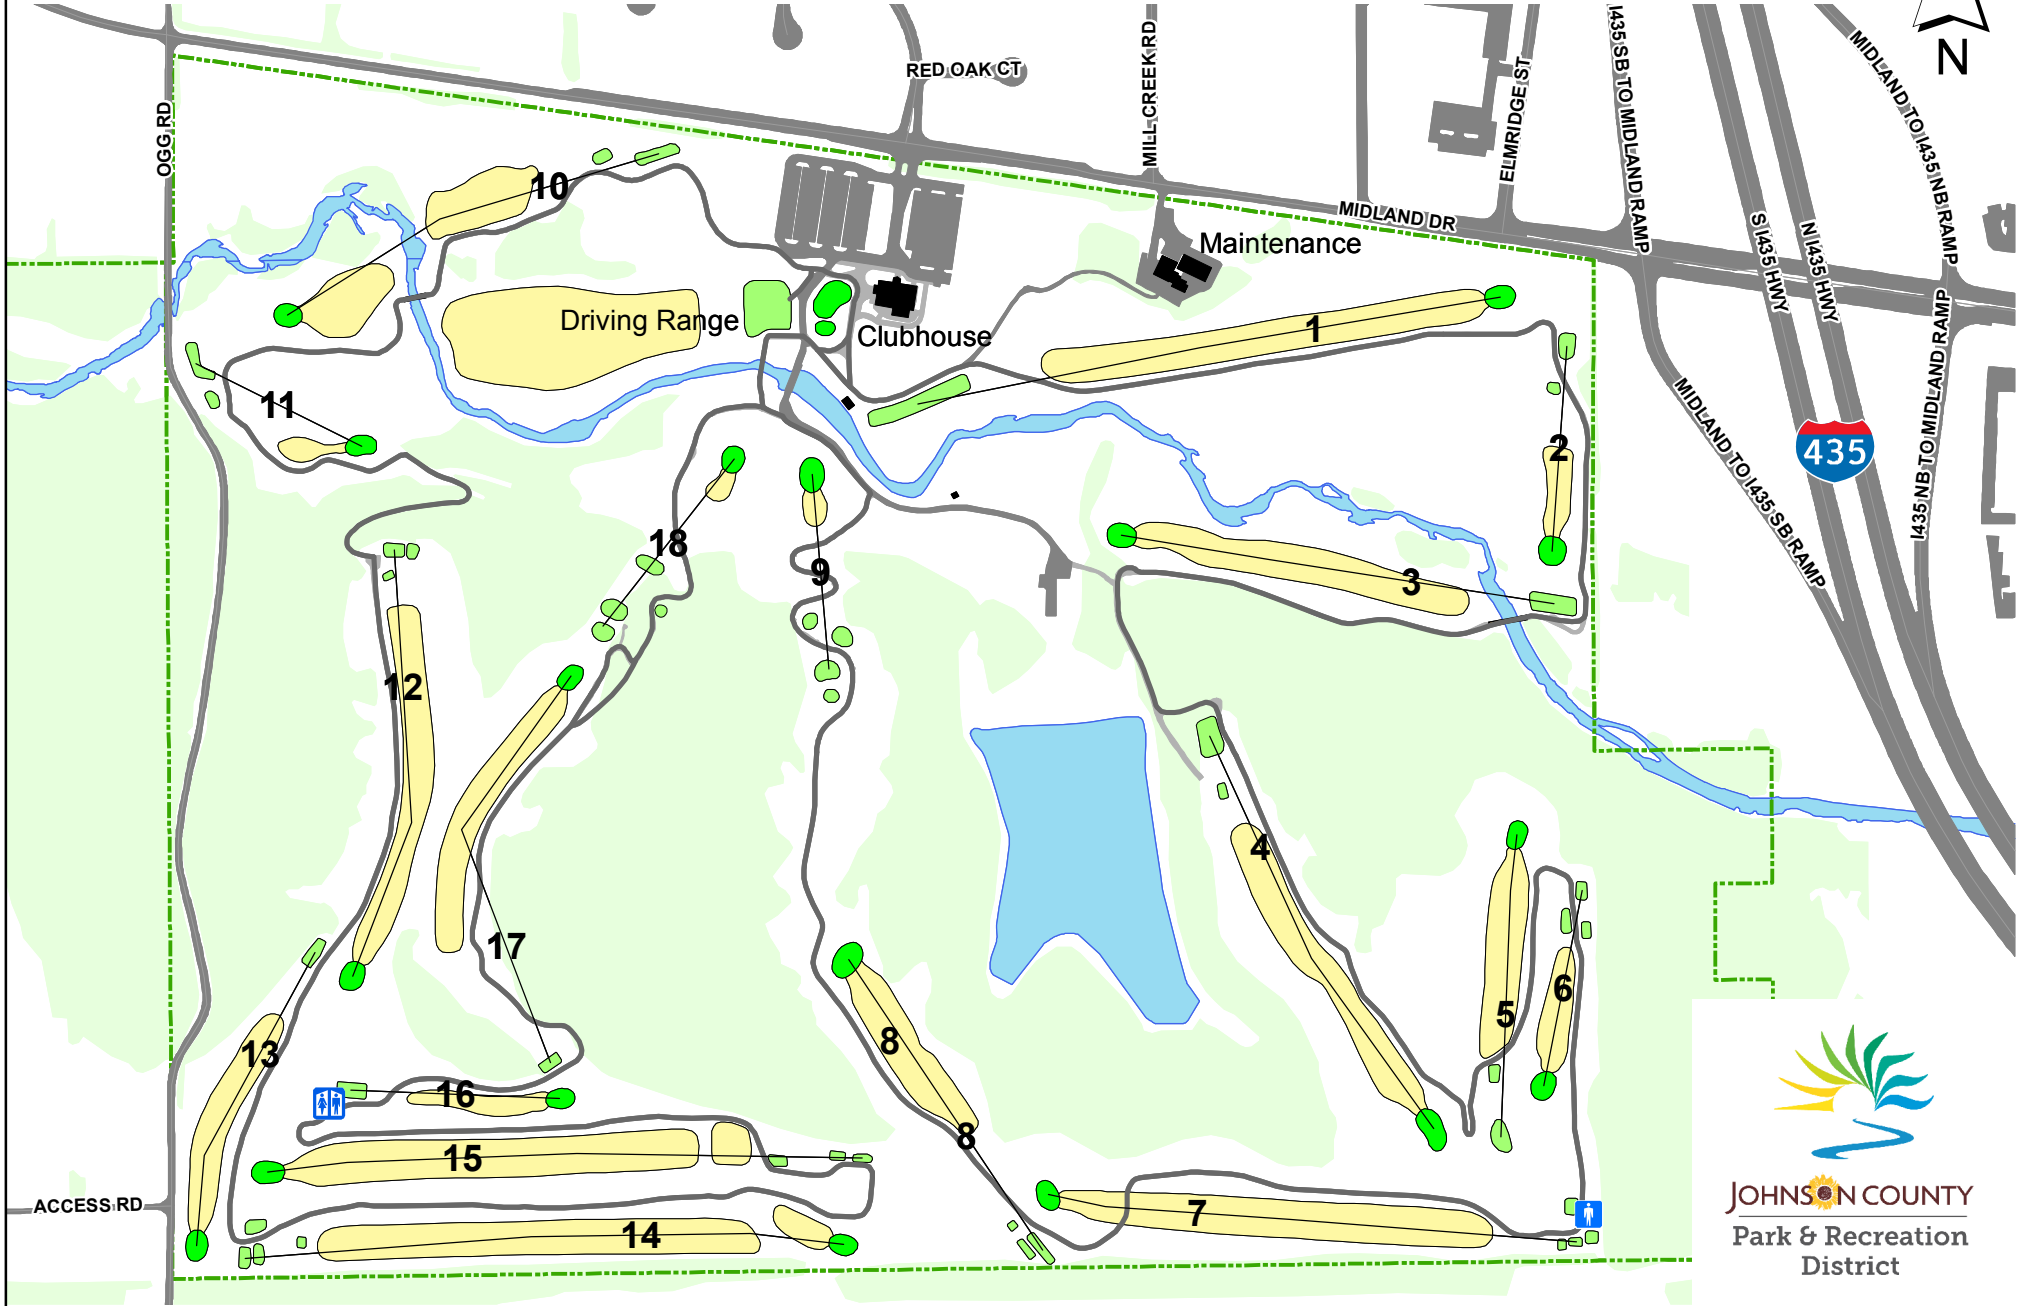

TOMAHAWK HILLS GOLF COURSE

17501 Midland Drive, Shawnee, Kansas
(913) 631-8000

August 7, 2015

JOHNSON COUNTY
Park & Recreation
District

www.jcprd.com