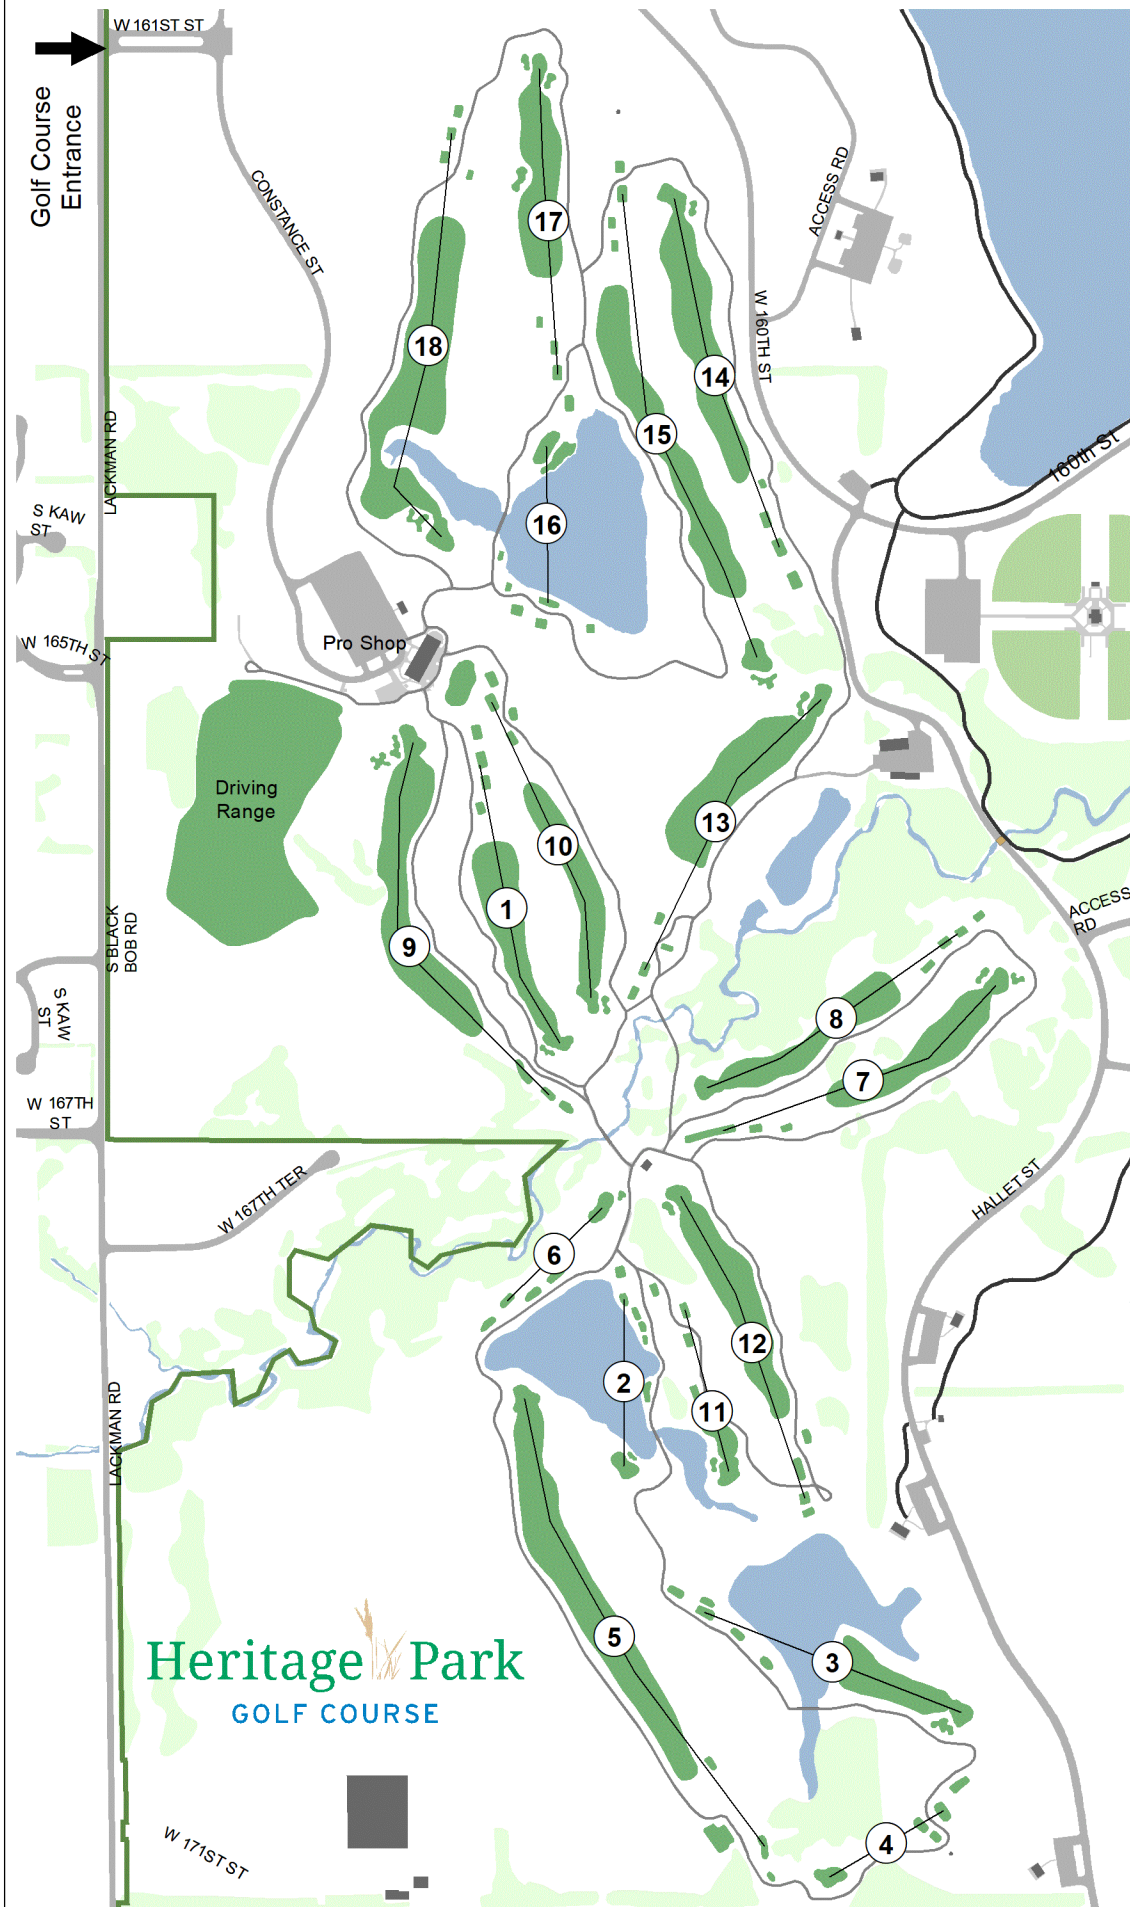

# HERITAGE PARK GOLF COURSE

16447 Constance St, Olathe, Kansas (913) 829-4653

JOHNSON COUNTY  
Park & Recreation  
District

[www.jcprd.com](http://www.jcprd.com)

### Legend

- Paved Trail
- Building
- Golf Hole
- Park Boundary
- Road/Parking
- Athletic Field
- Lake/Stream
- Forested

Heritage Park  
GOLF COURSE

May 10, 2021