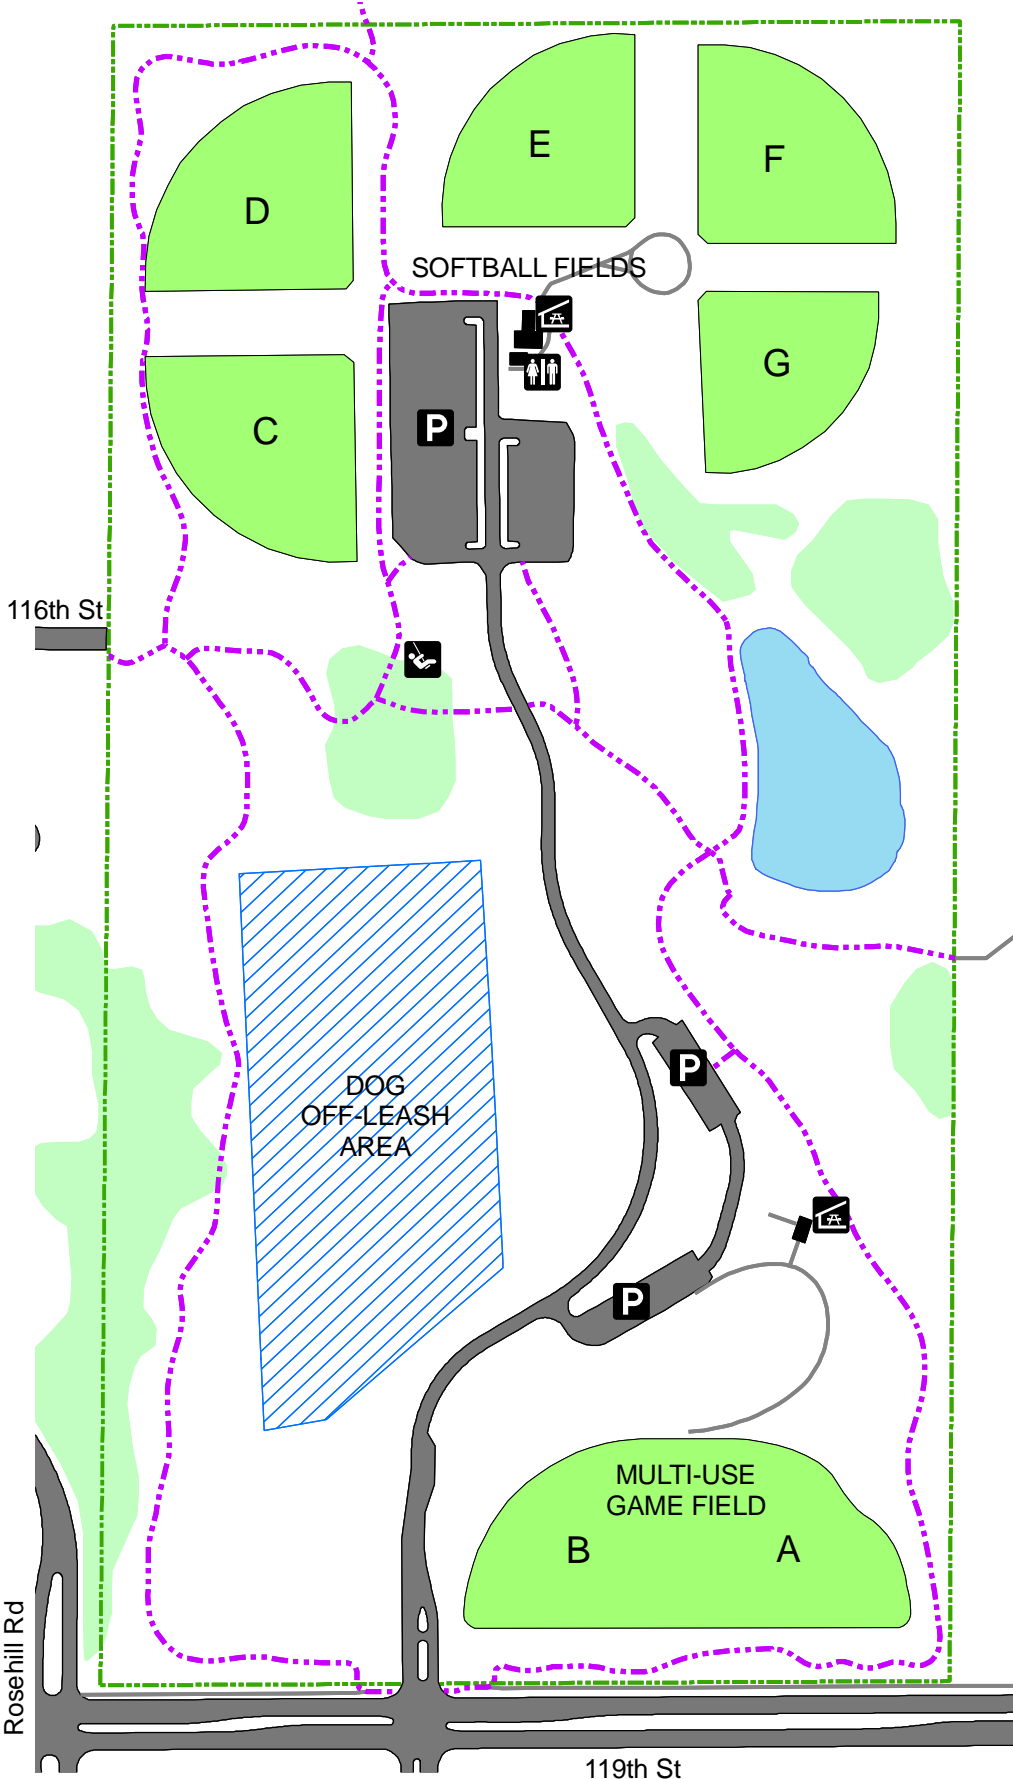

THOMAS S. STOLL MEMORIAL PARK

12500 W 119th Street, Overland Park, Kansas
(913) 831-3355

JOHNSON COUNTY
PARK & RECREATION
DISTRICT

www.jcprd.com

Legend

- Building
- Trail**
 - Paved Multi-Use Trail
 - Sidewalk
- Sport Field
- Lake
- Dog Off-Leash Area
- Park Boundary
- Forested
- Picnic Shelter
- Restroom
- Playground
- Parking