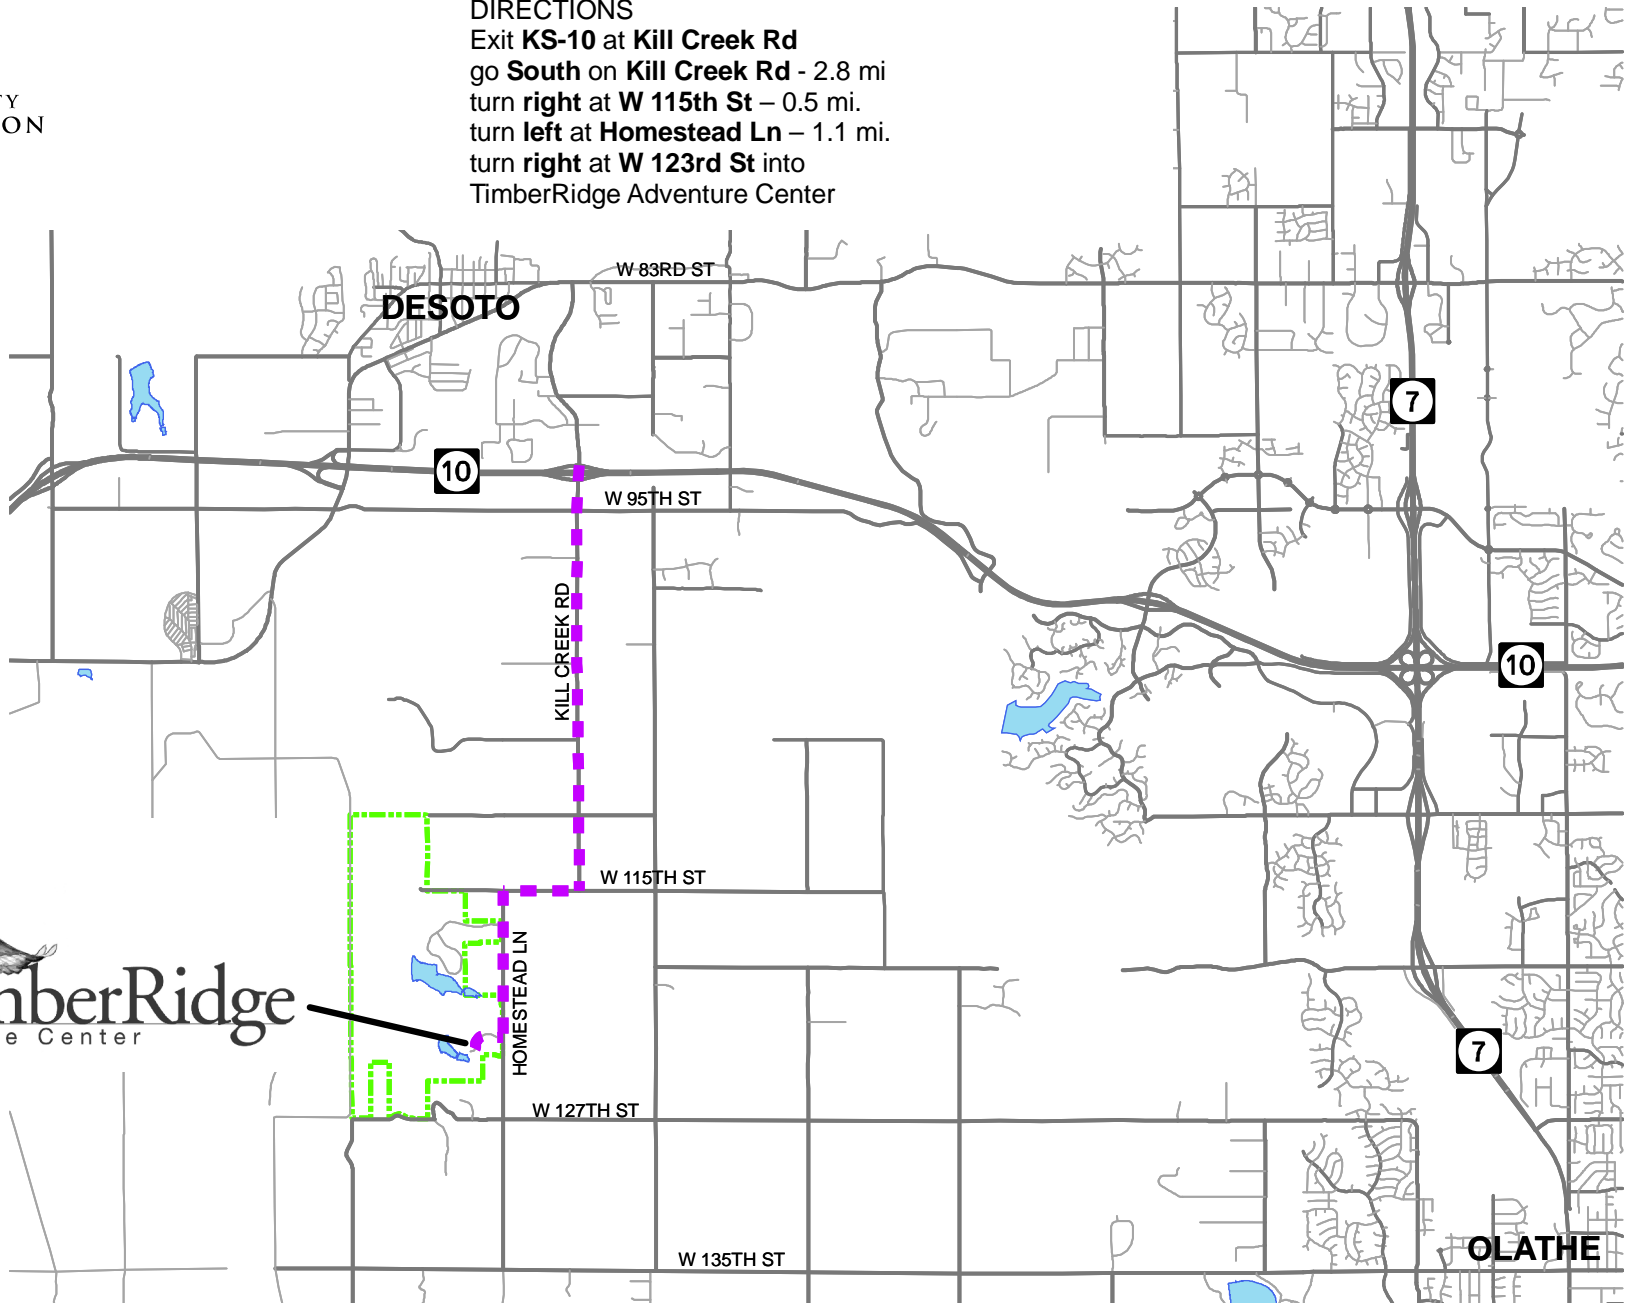

JOHNSON COUNTY
PARK & RECREATION
DISTRICT

www.jcprd.com

TIMBERRIDGE ADVENTURE CENTER

12300 Homestead Lane, Olathe, Kansas

Reservations (913) 856-8849

DIRECTIONS

Exit **KS-10** at **Kill Creek Rd**
go **South** on **Kill Creek Rd** - 2.8 mi
turn **right** at **W 115th St** - 0.5 mi.
turn **left** at **Homestead Ln** - 1.1 mi.
turn **right** at **W 123rd St** into
TimberRidge Adventure Center

TimberRidge
Adventure Center

February 4, 2009