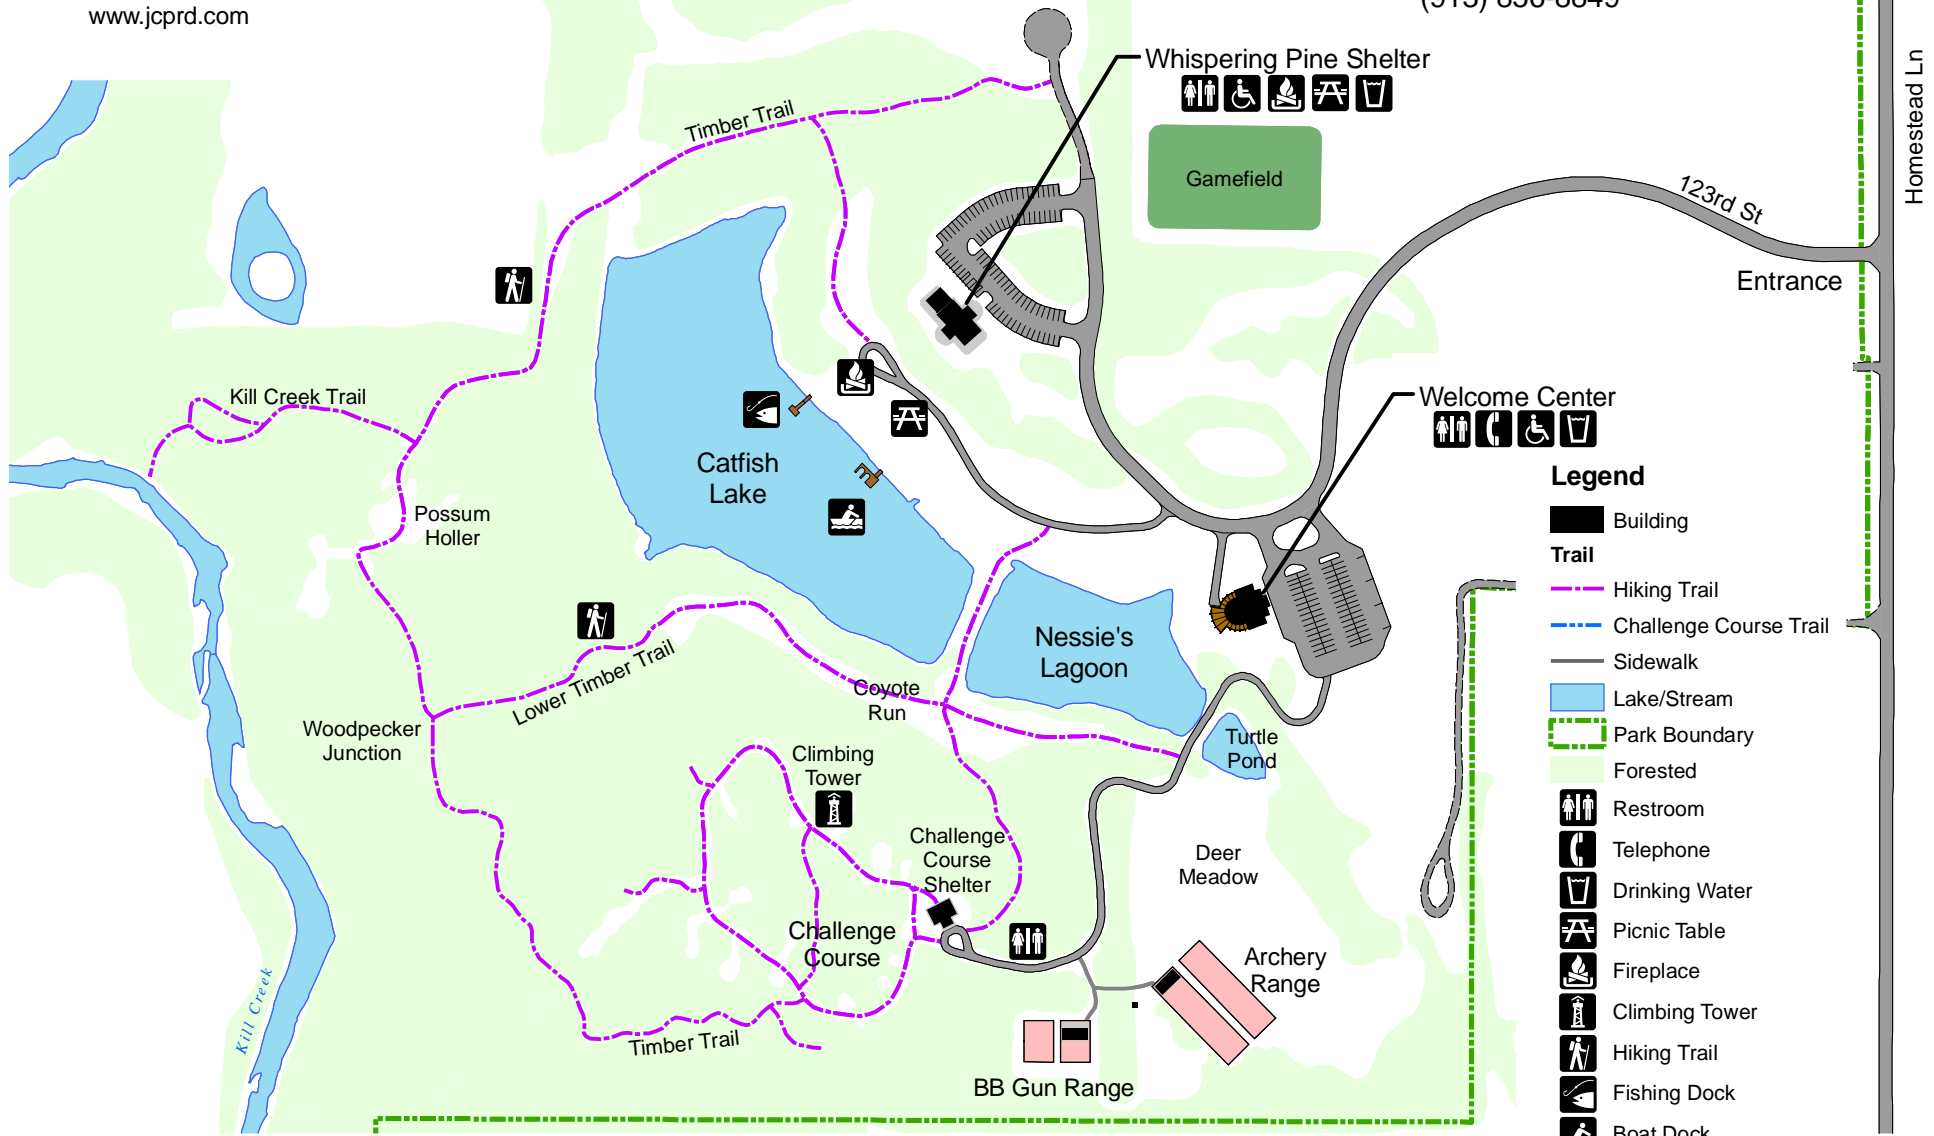

JOHNSON COUNTY
PARK & RECREATION
DISTRICT

www.jcprd.com

TimberRidge
Adventure Center

12300 Homestead Lane Olathe, Kansas
(913) 856-8849

Legend

- Building
- Trail**
- Hiking Trail
- Challenge Course Trail
- Sidewalk
- Lake/Stream
- Park Boundary
- Forested
- Restroom
- Telephone
- Drinking Water
- Picnic Table
- Fireplace
- Climbing Tower
- Hiking Trail
- Fishing Dock
- Boat Dock