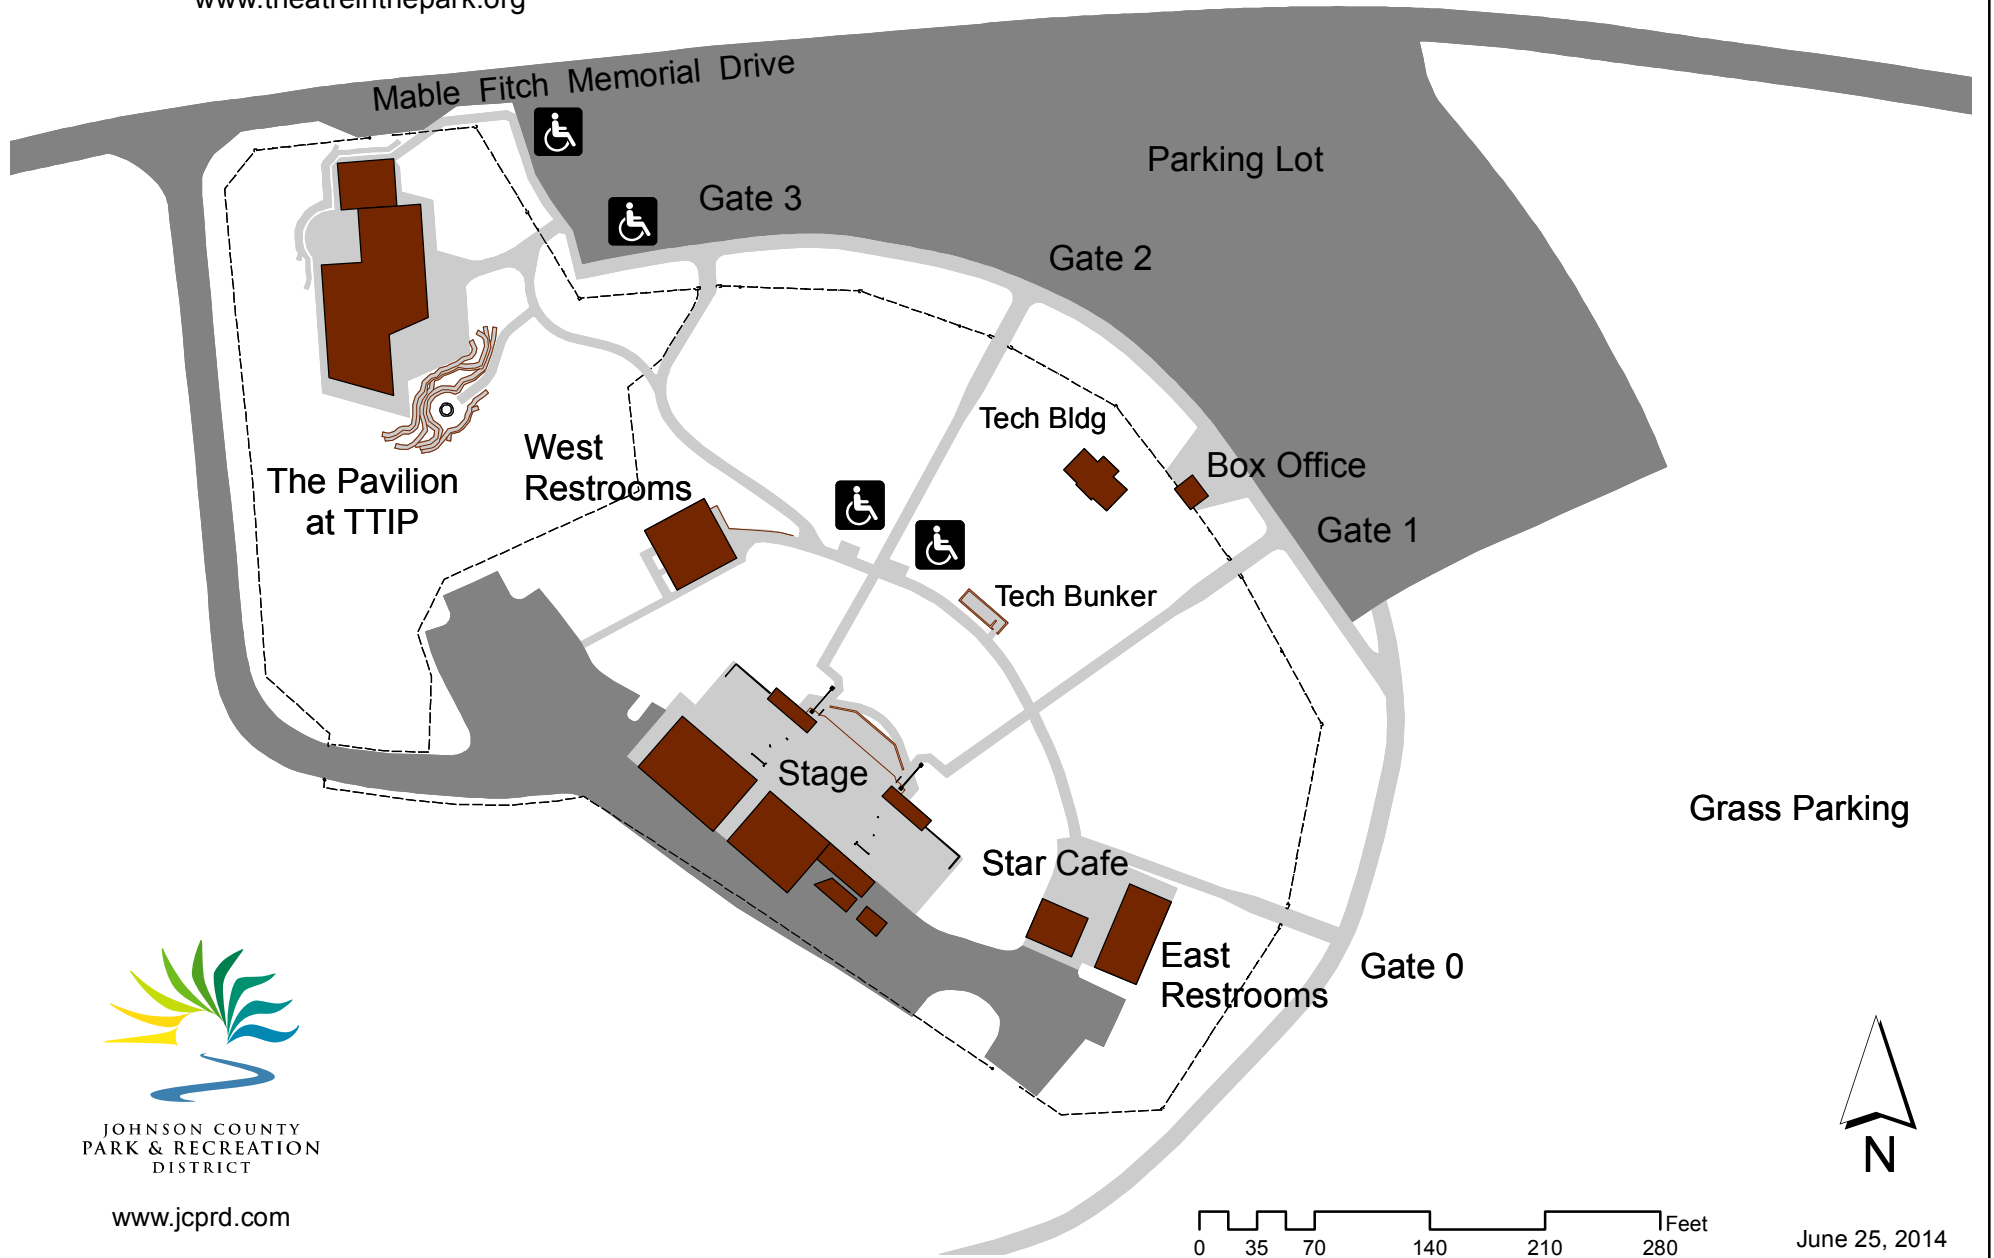

# THE THEATRE IN THE PARK

SHAWNEE MISSION PARK  
7710 Renner Road, Shawnee, Kansas  
(913) 236-1237

[www.theatreinthepark.org](http://www.theatreinthepark.org)

JOHNSON COUNTY  
PARK & RECREATION  
DISTRICT

[www.jcprd.com](http://www.jcprd.com)

0 35 70 140 210 280 Feet

June 25, 2014