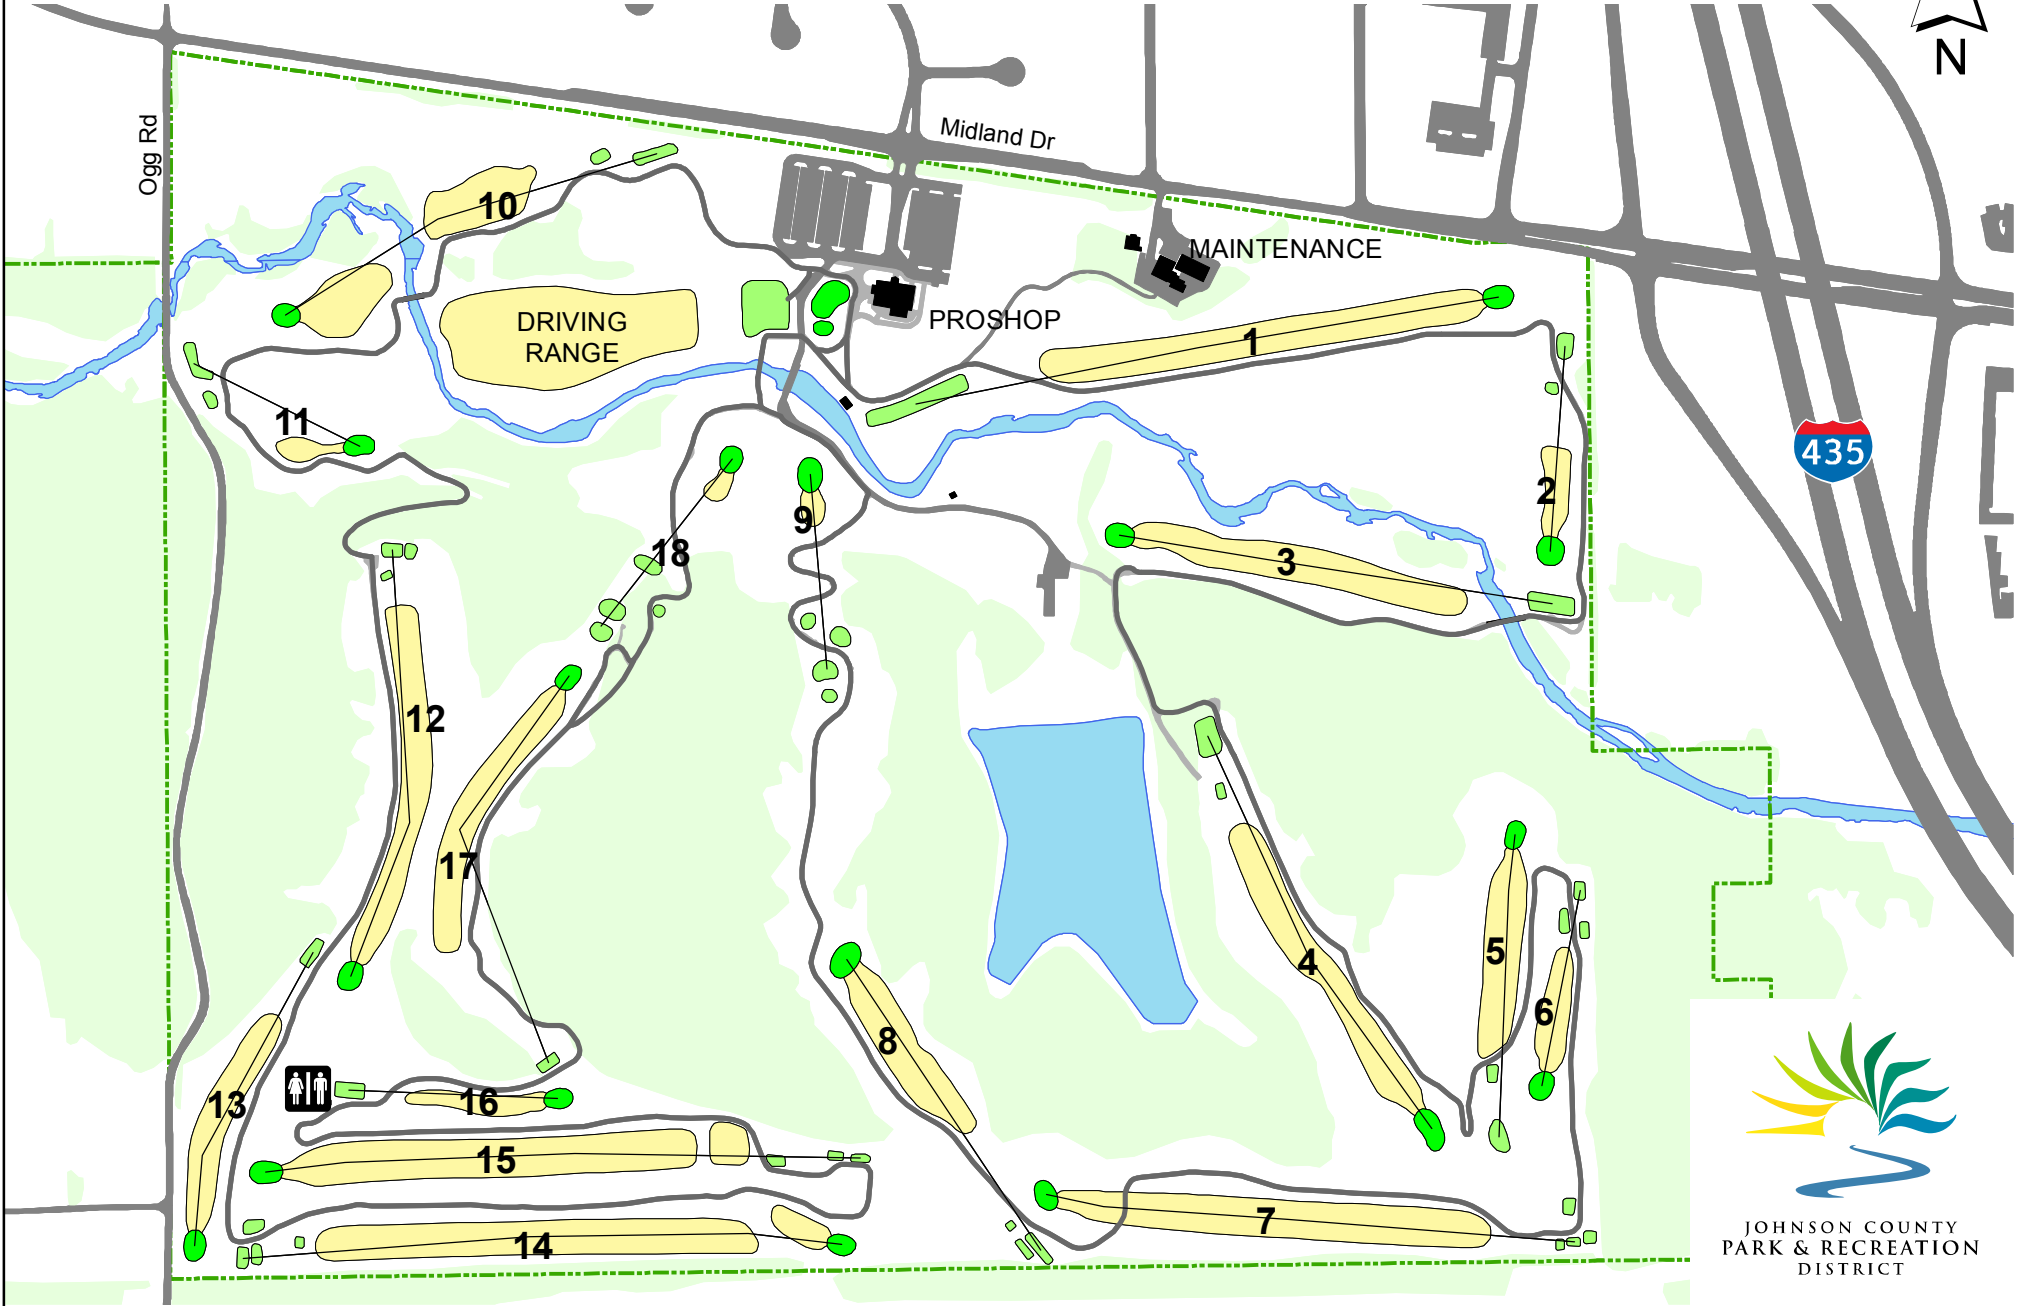

TOMAHAWK HILLS GOLF COURSE

17501 Midland Drive, Shawnee, Kansas
(913) 631-8000

October 24, 2012

JOHNSON COUNTY
PARK & RECREATION
DISTRICT

www.jcprd.com