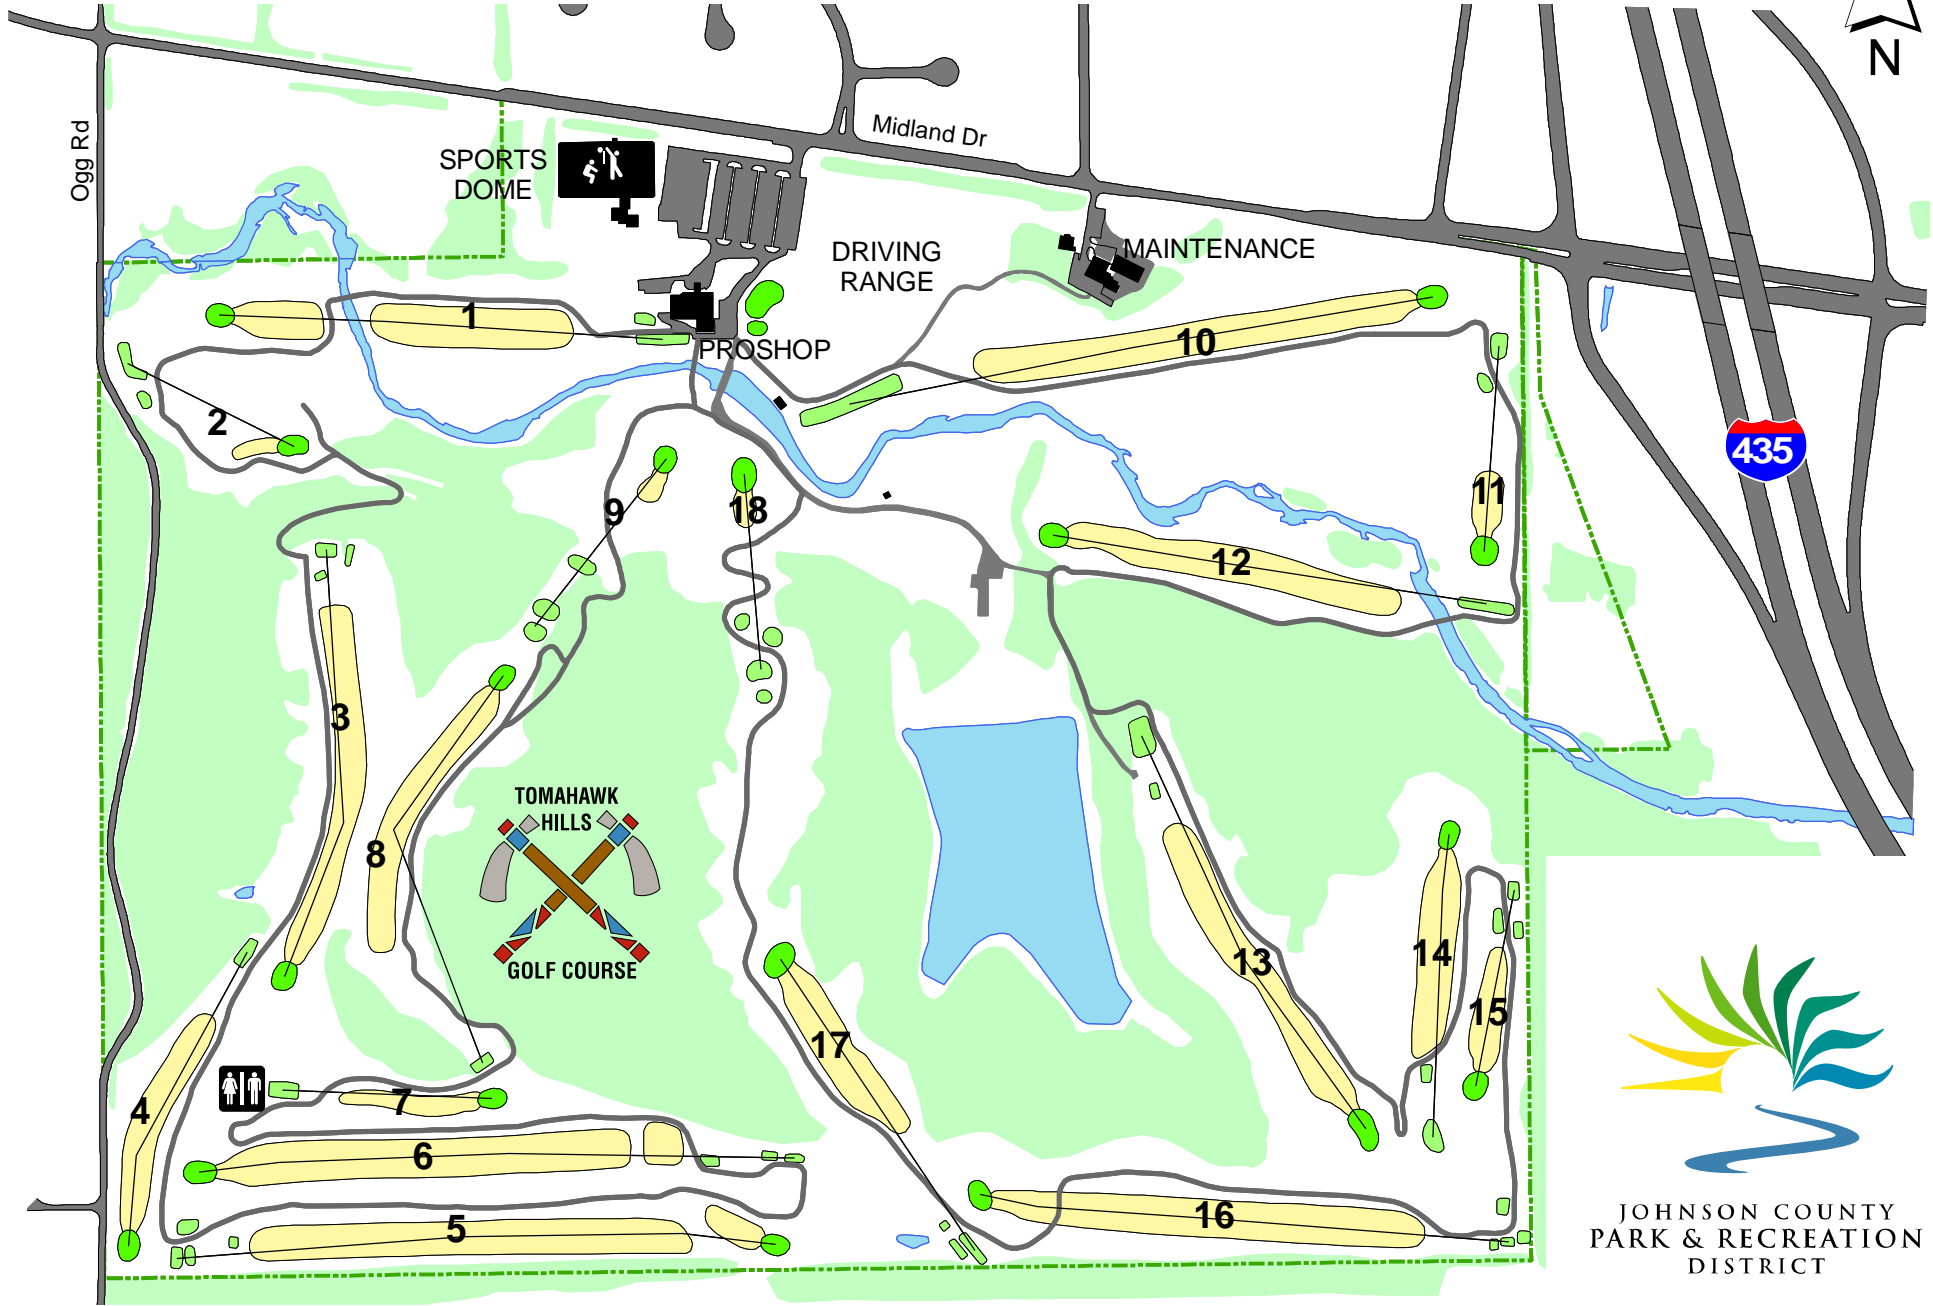

TOMAHAWK HILLS GOLF COURSE

17501 Midland Drive, Shawnee, Kansas
(913) 631-8000

JOHNSON COUNTY
PARK & RECREATION
DISTRICT

www.jcprd.com

Map Date: 1/5/2007