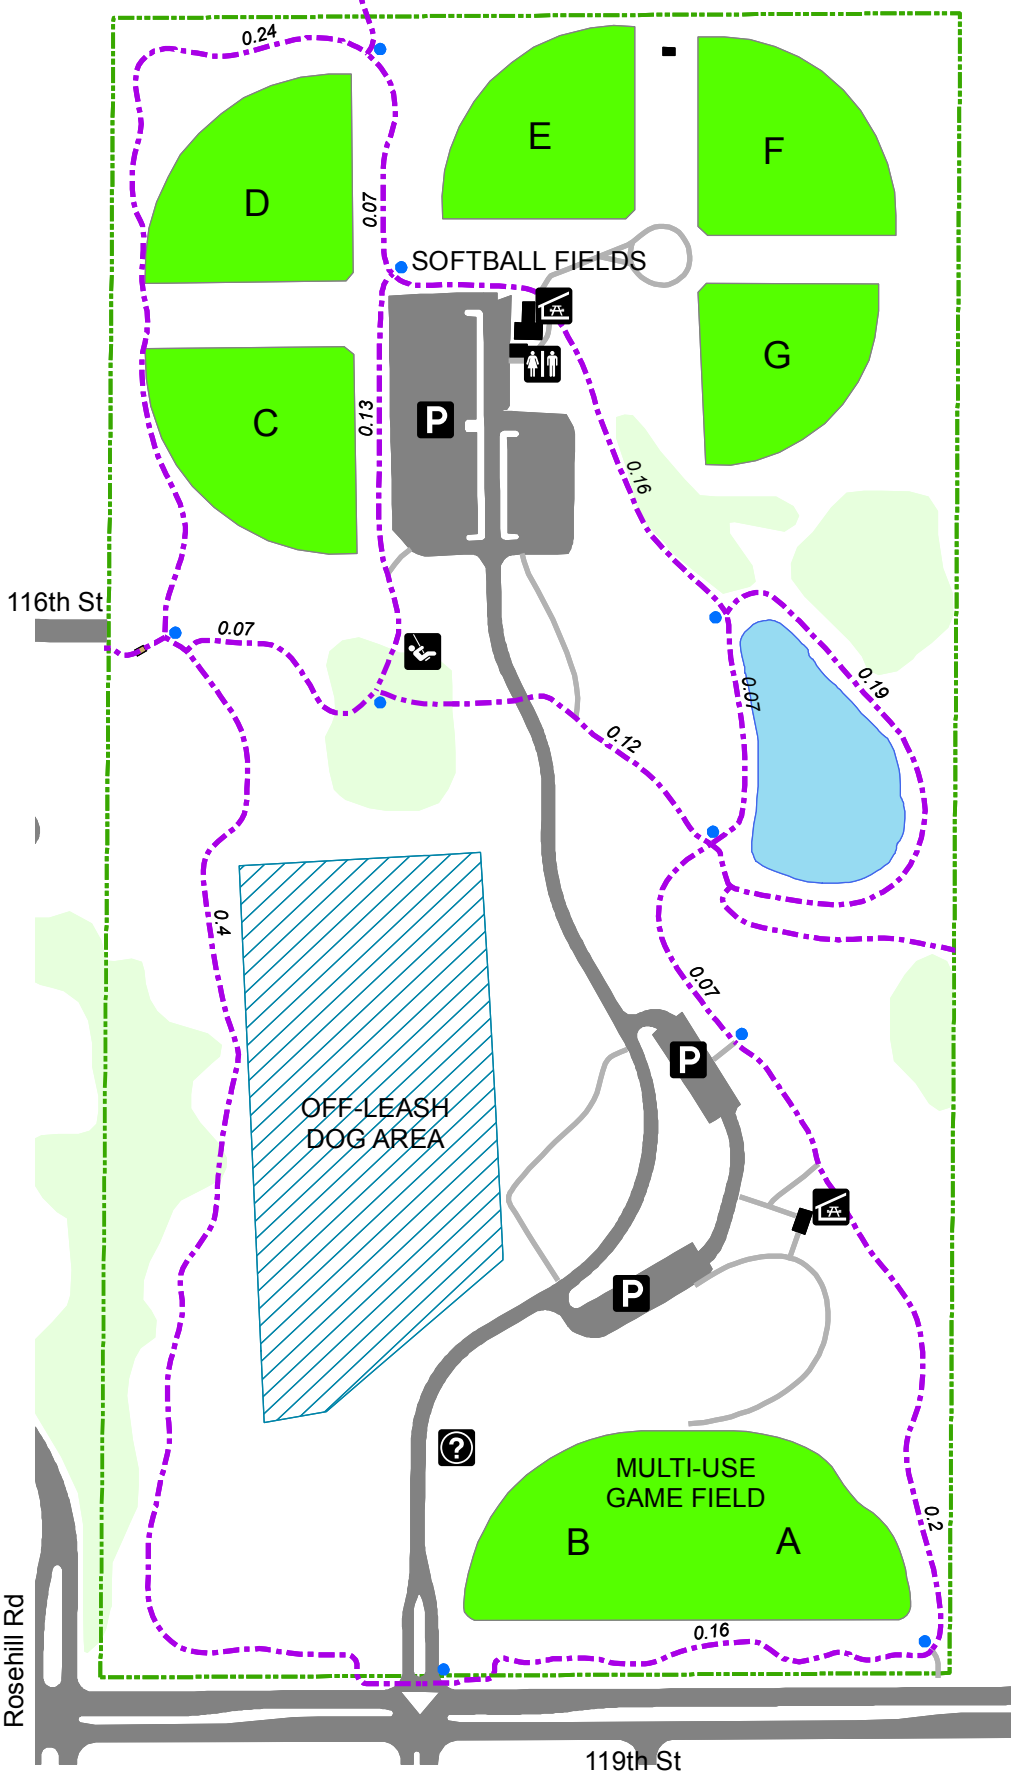

THOMAS S. STOLL MEMORIAL PARK

12500 W 119th Street, Overland Park, Kansas
(913) 831-3355

JOHNSON COUNTY
PARK & RECREATION
DISTRICT

www.jcprd.com

Legend

- Building
- Paved Shared Use Trail
- Walkway
- Athletic Field
- Road/Parking
- Lake/Stream
- Dog Area
- Park Boundary
- Forested
- Picnic Shelter
- Restroom
- Playground
- Parking
- Information Kiosk
- 0.20 Distance (miles) between points

April 20, 2012