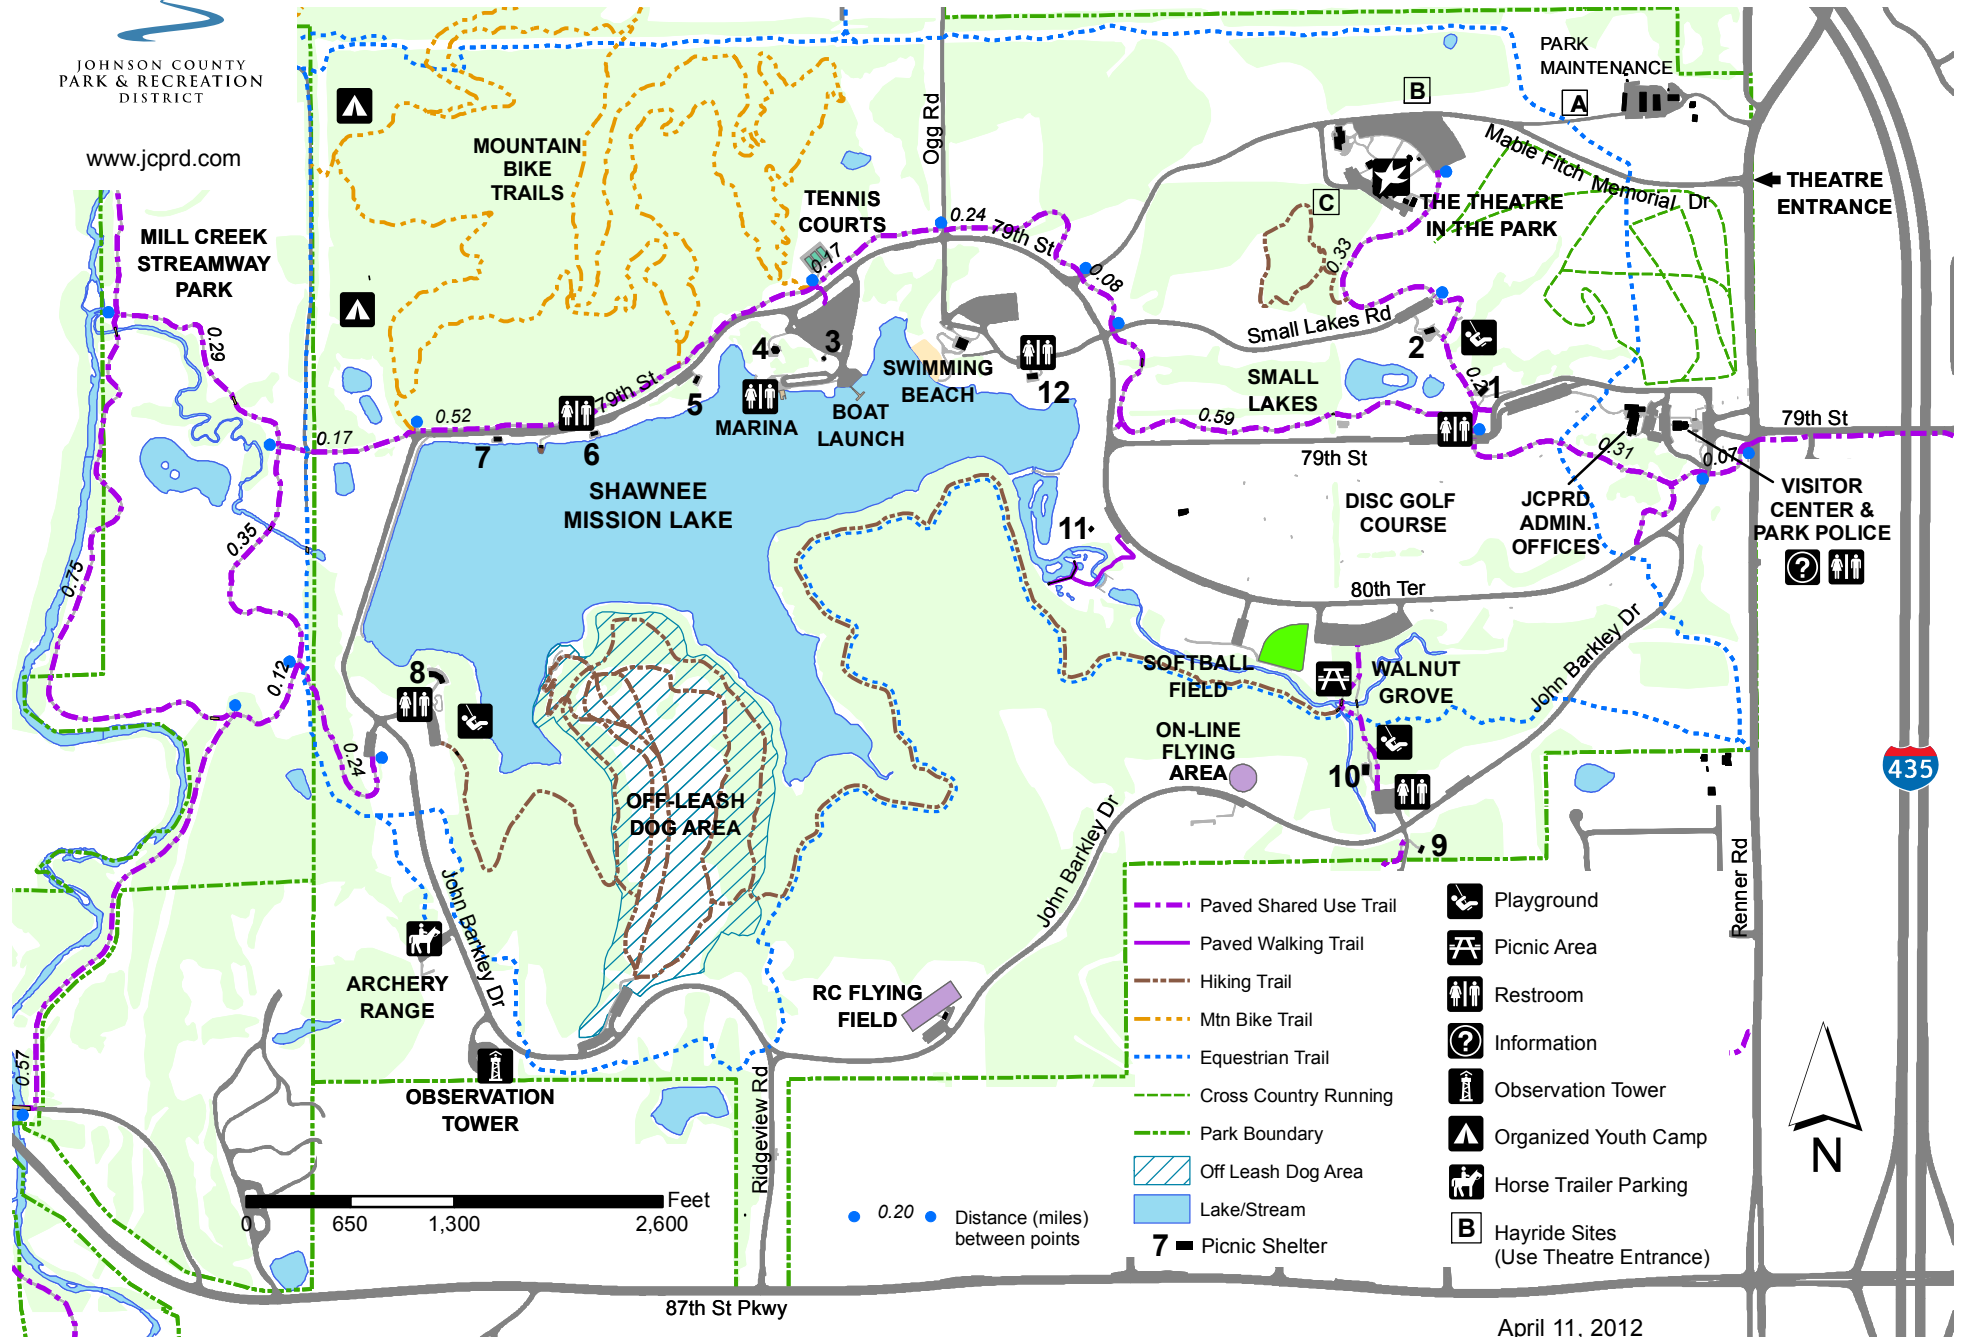

JOHNSON COUNTY
PARK & RECREATION
DISTRICT

www.jcprd.com

SHAWNEE MISSION PARK

7900 Renner Road, Shawnee, Kansas (913) 438-7275

April 11, 2012