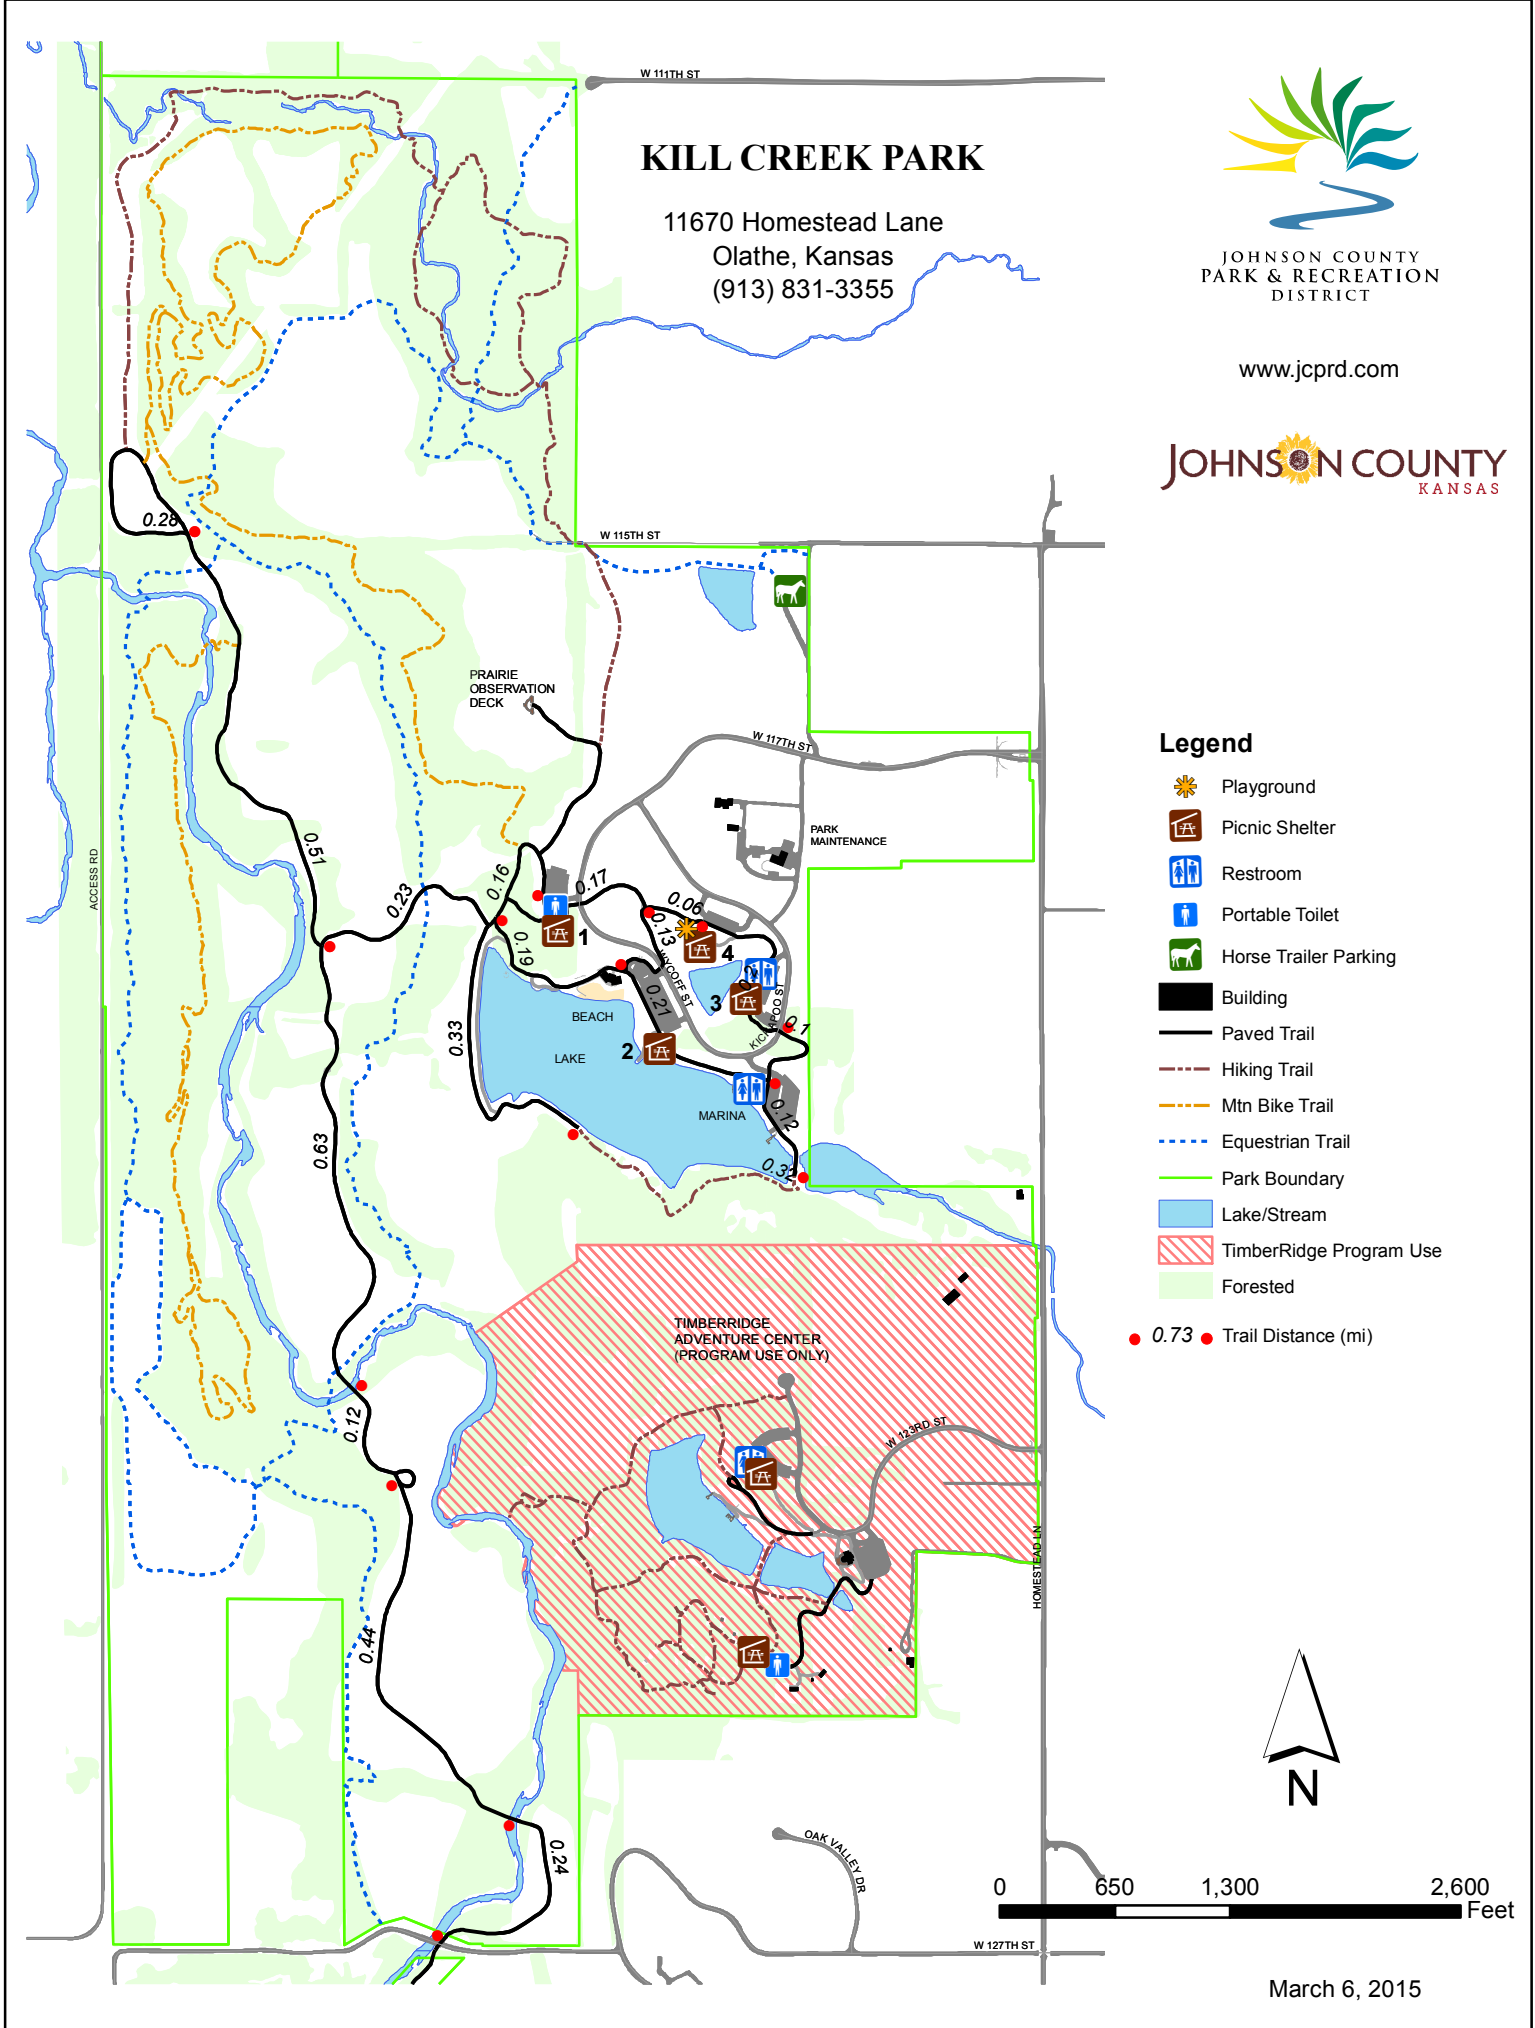

KILL CREEK PARK

11670 Homestead Lane
Olathe, Kansas
(913) 831-3355

JOHNSON COUNTY
PARK & RECREATION
DISTRICT

www.jcprd.com

JOHNSON COUNTY
KANSAS

Legend

- Playground
- Picnic Shelter
- Restroom
- Portable Toilet
- Horse Trailer Parking
- Building
- Paved Trail
- Hiking Trail
- Mtn Bike Trail
- Equestrian Trail
- Park Boundary
- Lake/Stream
- TimberRidge Program Use
- Forested

● 0.73 ● Trail Distance (mi)

March 6, 2015