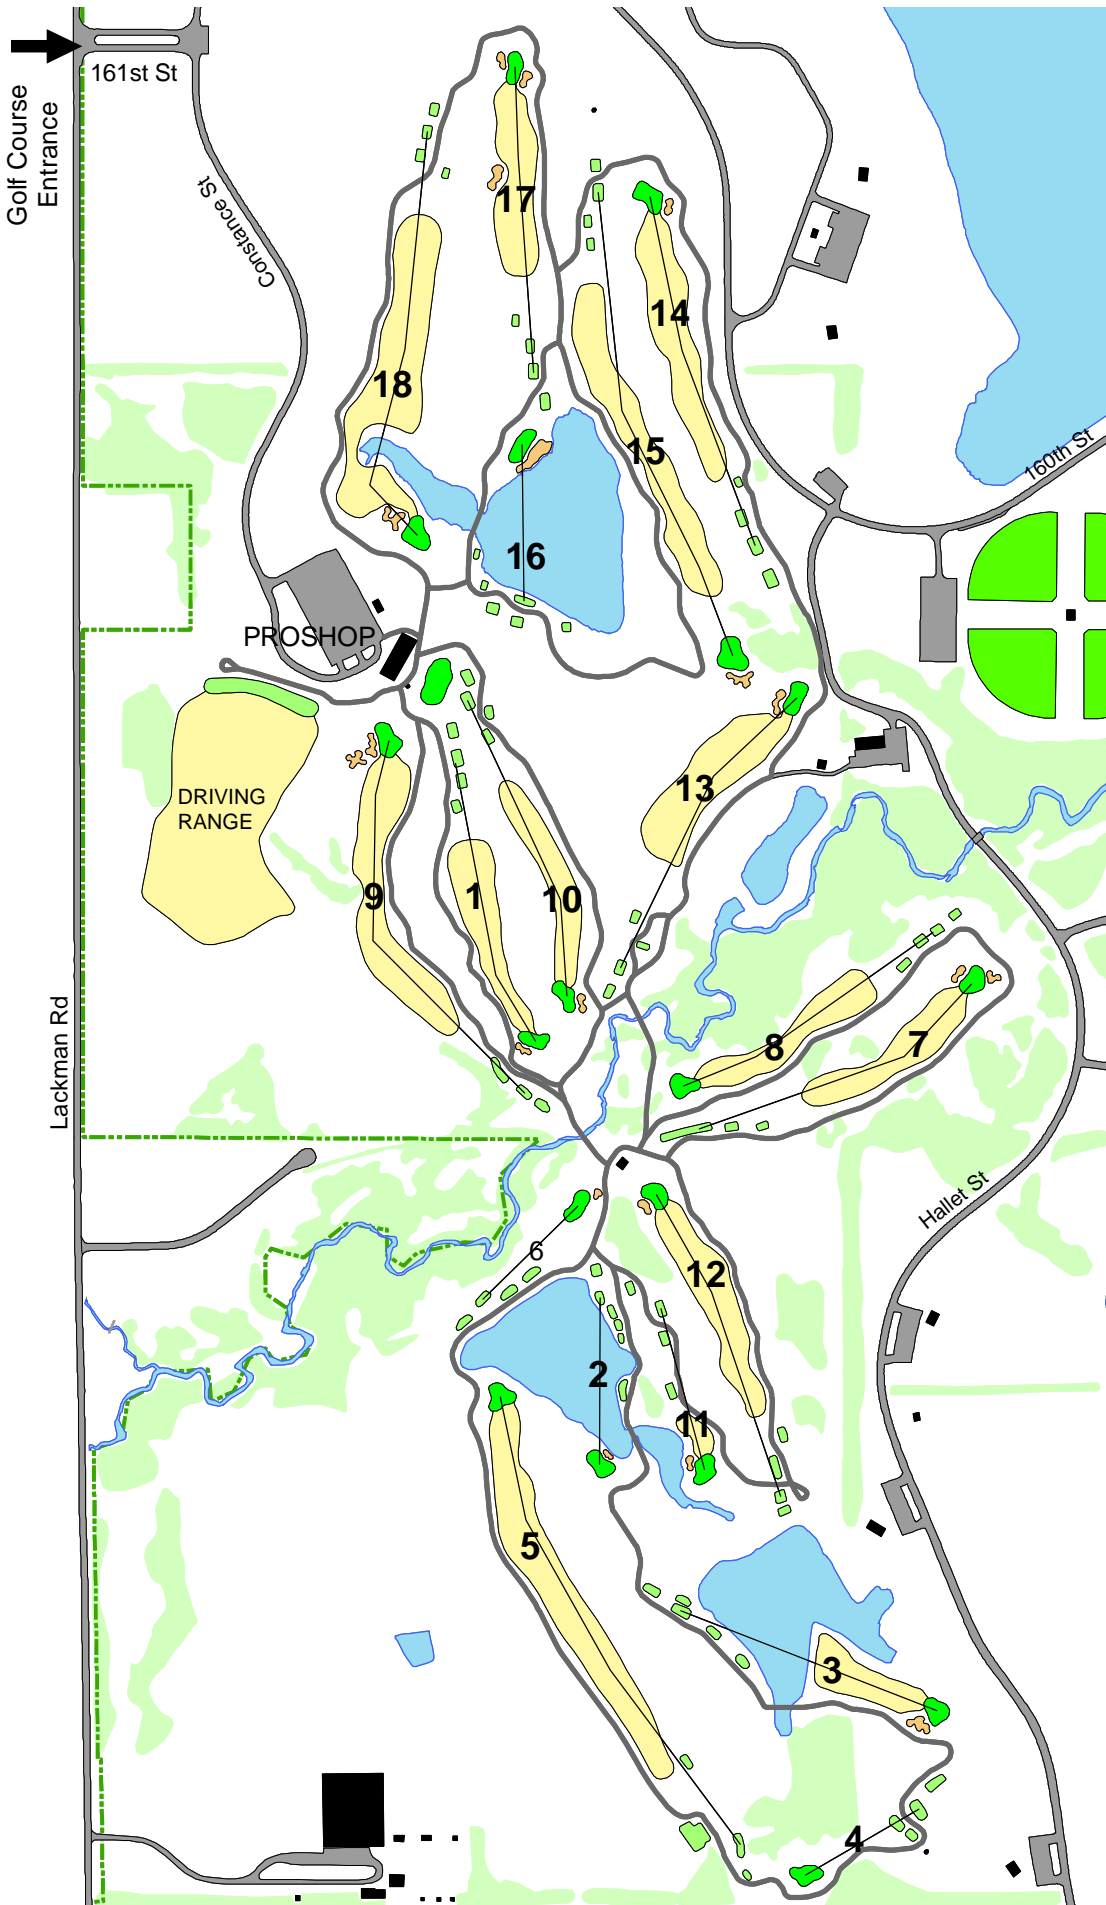

HERITAGE PARK GOLF COURSE

16445 Lackman Road, Olathe, Kansas (913) 829-4653

JOHNSON COUNTY
PARK & RECREATION
DISTRICT

www.jcprd.com

Legend

Golf

- Bunker
- Fairway
- Green
- Tee
- Cart Path
- Building
- Lake/Stream
- Park Boundary
- Forested

Map Date: 1/5/2007