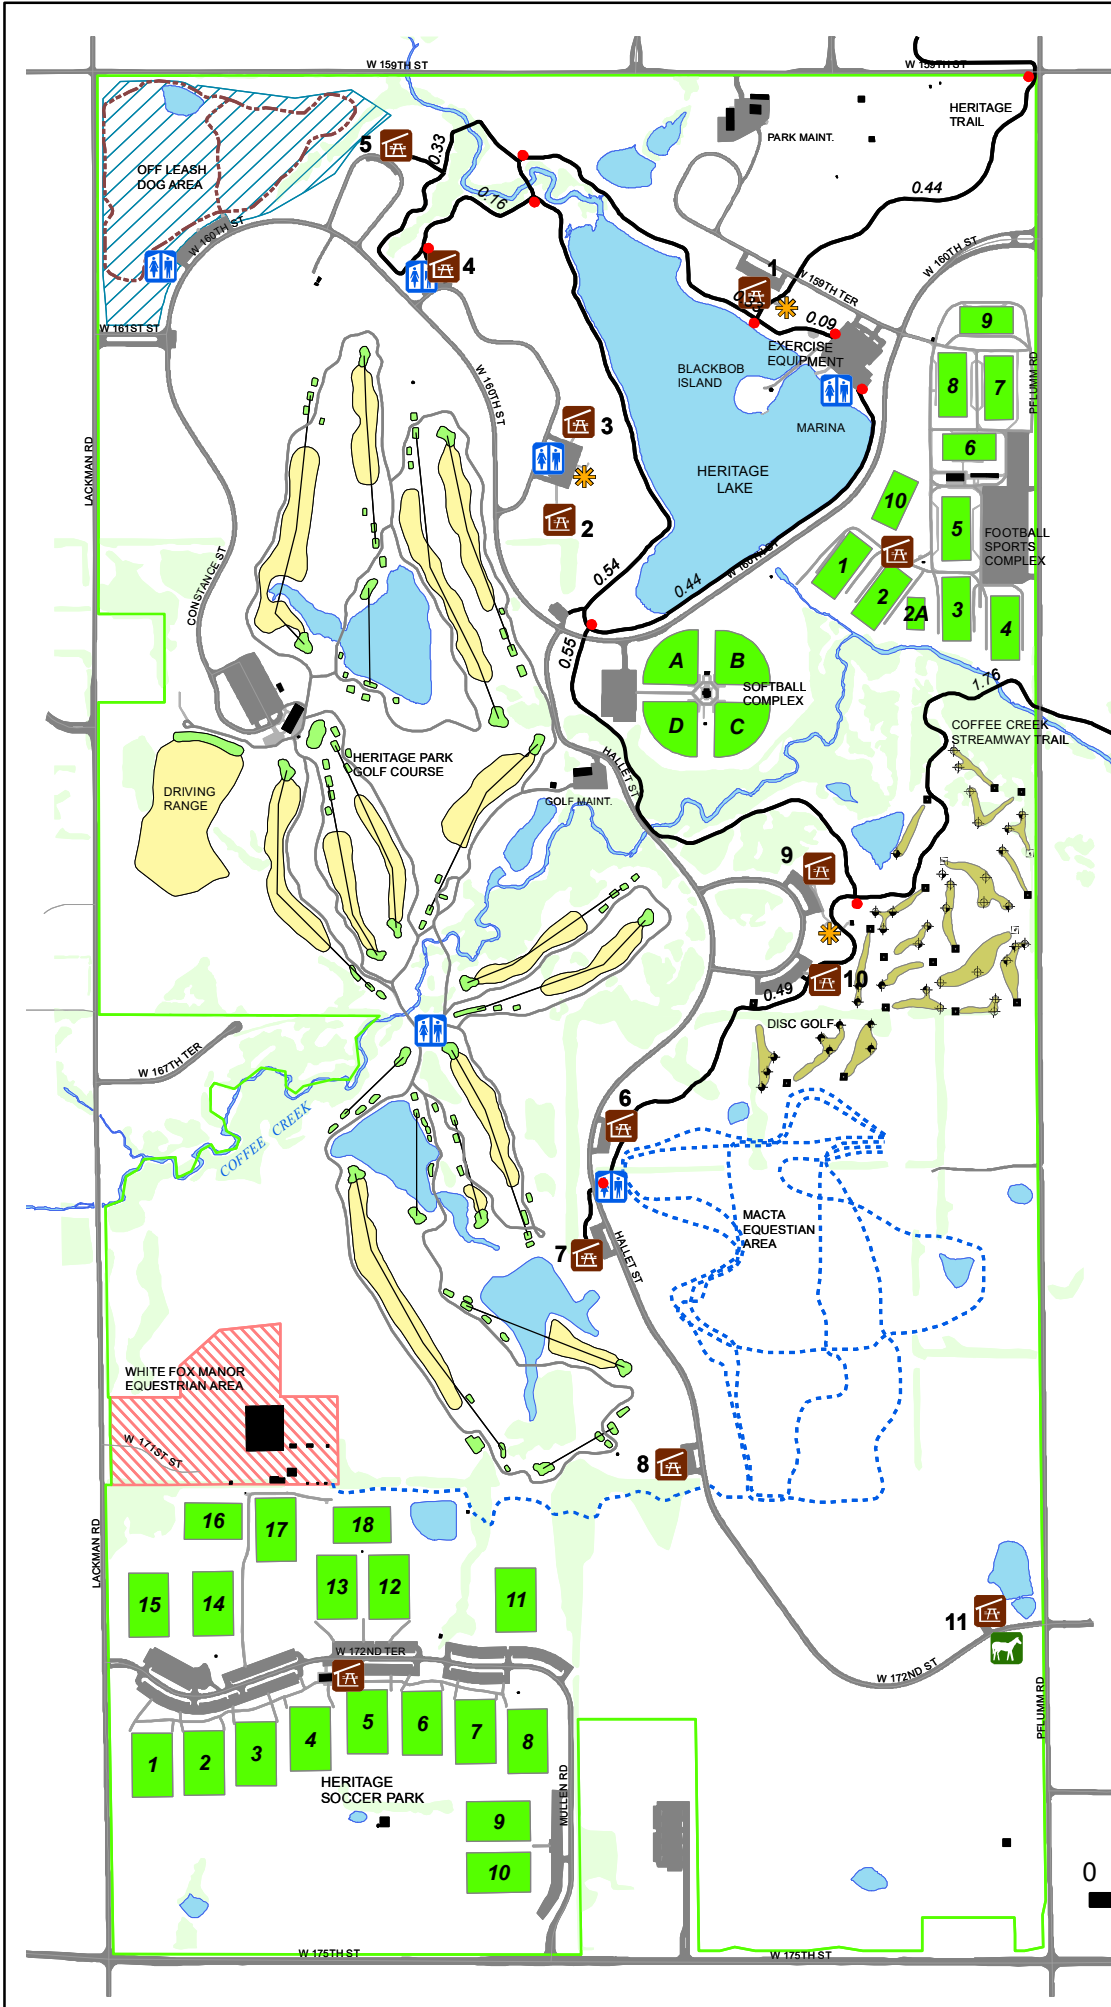

JOHNSON COUNTY  
Park & Recreation  
District

[www.jcprd.com](http://www.jcprd.com)

### LEGEND

-  Picnic Shelter
-  Playground
-  Restroom
-  Paved Trail
-  Hiking Trail
-  Equestrian Trail
-  Sidewalk
-  Park Boundary
-  Athletic Field
-  Lake/Stream
-  Dog Area
-  White Fox Use Area
-  Forested
-  Horse Trailer Parking

● 0.20 ● Distance (miles)  
between points

February 23, 2018