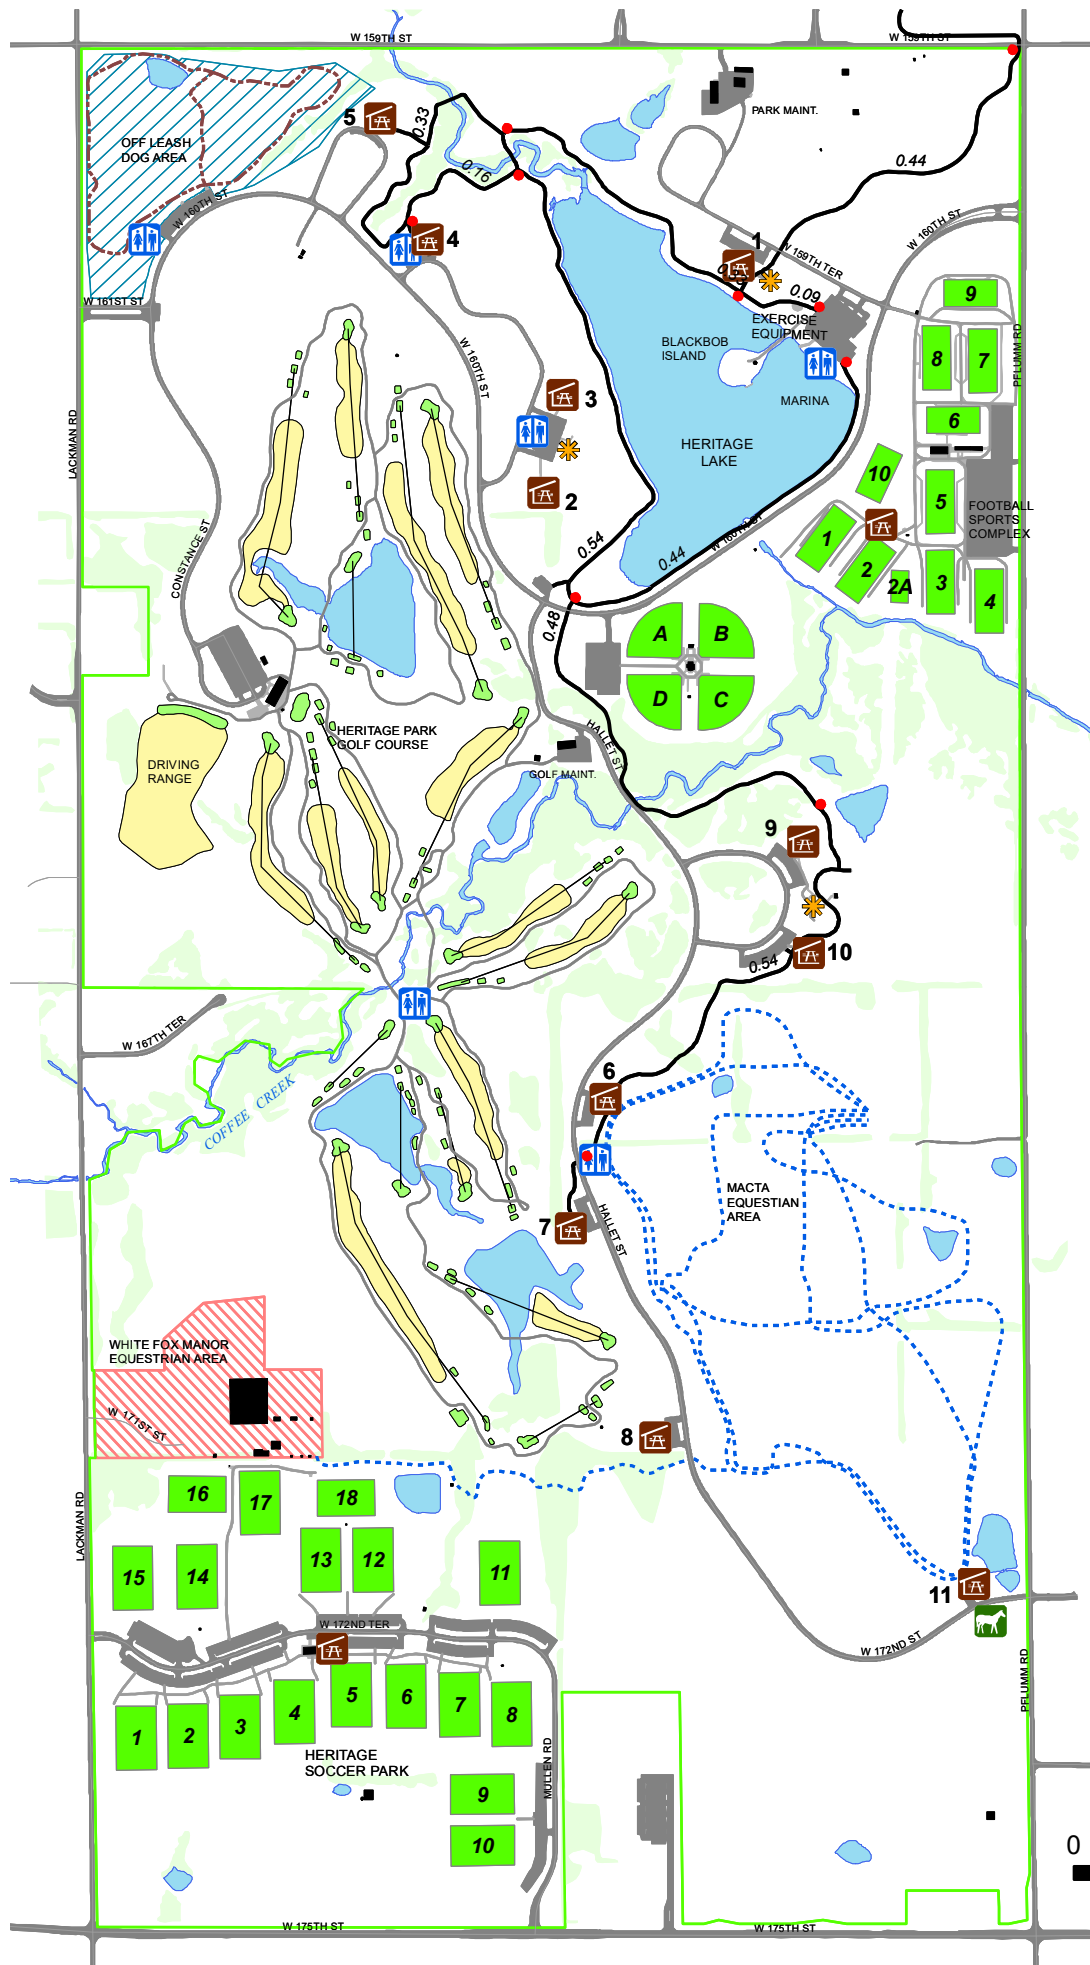

**JOHNSON COUNTY**  
Park & Recreation  
District

[www.jcprd.com](http://www.jcprd.com)

### LEGEND

- Picnic Shelter
- Playground
- Restroom
- Paved Trail
- Hiking Trail
- Equestrian Trail
- Sidewalk
- Park Boundary
- Athletic Field
- Lake/Stream
- Dog Area
- White Fox Use Area
- Forested
- Horse Trailer Parking
- 0.20 ● Distance (miles) between points

April 21, 2017