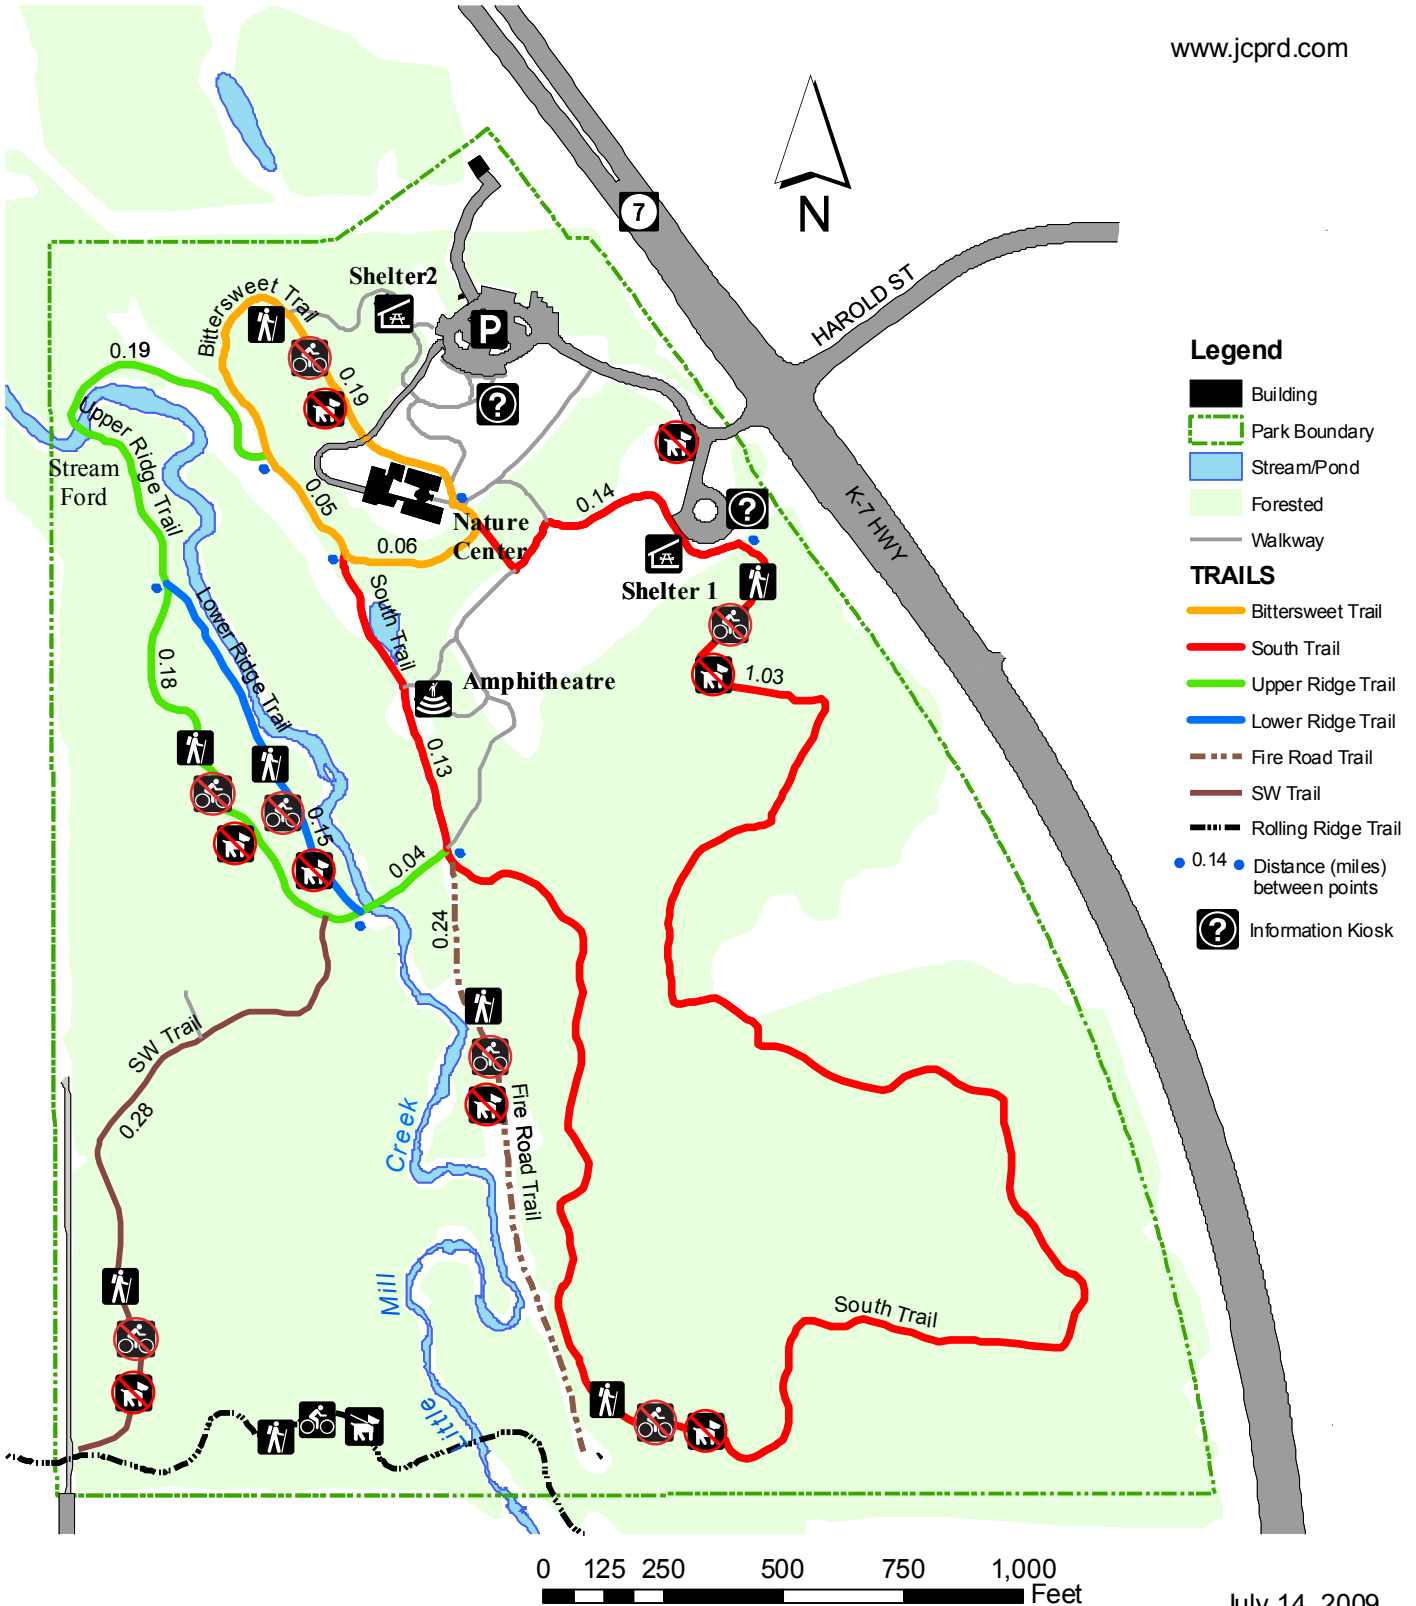

ERNIE MILLER  
NATURE CENTER

# ERNIE MILLER PARK

909 N Highway 7, Olathe, Kansas  
(913) 764-7759

JOHNSON COUNTY  
PARK & RECREATION  
DISTRICT

[www.jcprd.com](http://www.jcprd.com)

July 14, 2009